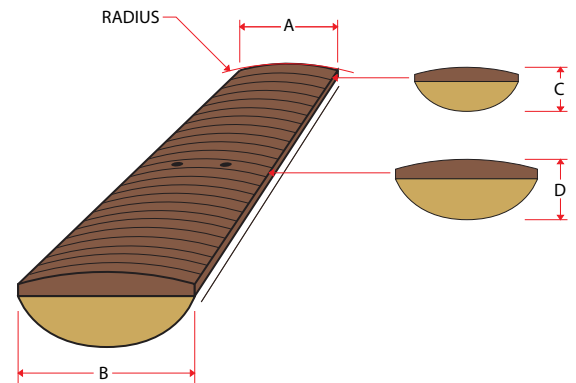

## NECK DIMENSIONS

Scale/Length: 34", 21 frets

a. Width at Nut: 1.76" (44.7mm)

b. Width at Last Fret: 2.675" (67.95mm)

c. Thickness at 1st Fret: .805" (20.46mm)

d. Thickness at 12th Fret: .905" (23mm)

Radius: 15.75"