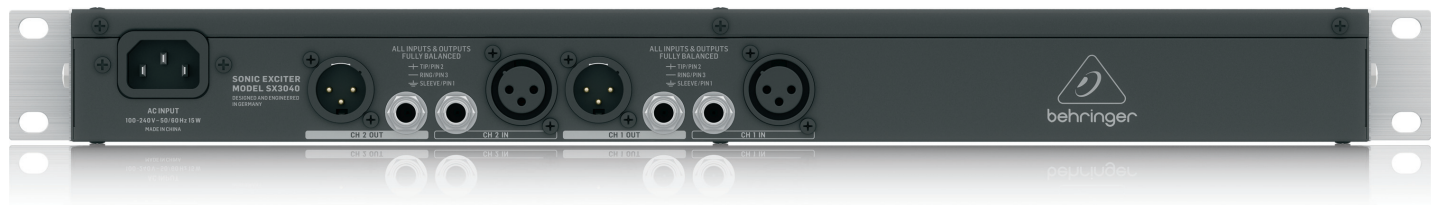

Enhancers/Exciters

SONIC EXCITER SX3040

Ultimate Stereo Sound
Enhancement Processor

For service, support or more information contact the BEHRINGER location nearest you:

Europe
MUSIC Group Services UK
Tel: +44 1562 547 100
Email: CARE@music-group.com

USA/Canada
MUSIC Group Services NV Inc.
Tel: +1 702 963 1300
Email: CARE@music-group.com

Japan
MUSIC Group Services JP K.K.
Tel: +81 3 5833 9121
Email: CARE@music-group.com

MUSIC Group accepts no liability for any loss which may be suffered by any person who relies either wholly or in part upon any description, photograph, or statement contained herein. Technical specifications, appearances and other information are subject to change without notice. All trademarks are the property of their respective owners. MIDAS, KLARK TEKNIK, LAB GRUPPEN, LAKE, TANNÖY, TURBOSOUND, TC ELECTRONIC, TC HELICON, BEHRINGER, BUGERA, COOLAUDIO and EUROCOM are trademarks or registered trademarks of MUSIC Group IP Ltd. © MUSIC Group IP Ltd. 2017 All rights reserved.