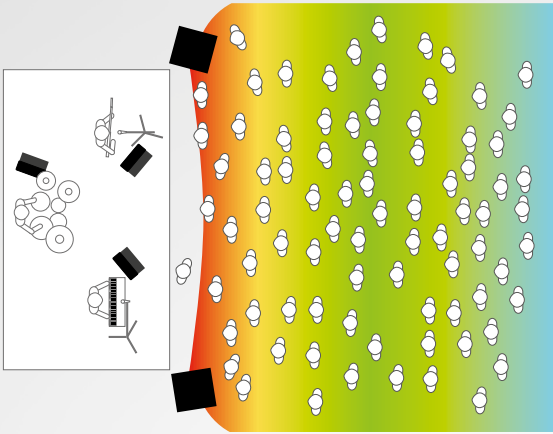

This stereo system handles as elegantly as it looks: setting up and tearing down ELEMENTS GALA is a time-saving exercise in convenience thanks to the E-Connect coupler/signal bus.

About ELEMENTS

Minimalist Visuals, Max Audio Experience

ELEMENTS has been a pillar of modern line array technology since it debuted – these columns' phenomenal ease of use, elegant visuals and stunning soundscapes are milestone achievements.

With a beautifully balanced frequency spectrum, excellent speech intelligibility and near uniform volume from the first to the last row, ELEMENTS serves up tasty sonic treats for audiences to enjoy.

Extended sweet spot

Conventional speakers' volume and high-frequency levels drop sharply with increasing distance.

Everyone in the audience has the best seat in the house, courtesy of ELEMENTS GALA. In contrast to conventional speakers, its line-source arrays distribute signals evenly with the frequency response and volume remaining uniform throughout the hall – not too loud up front, not too soft in the back.