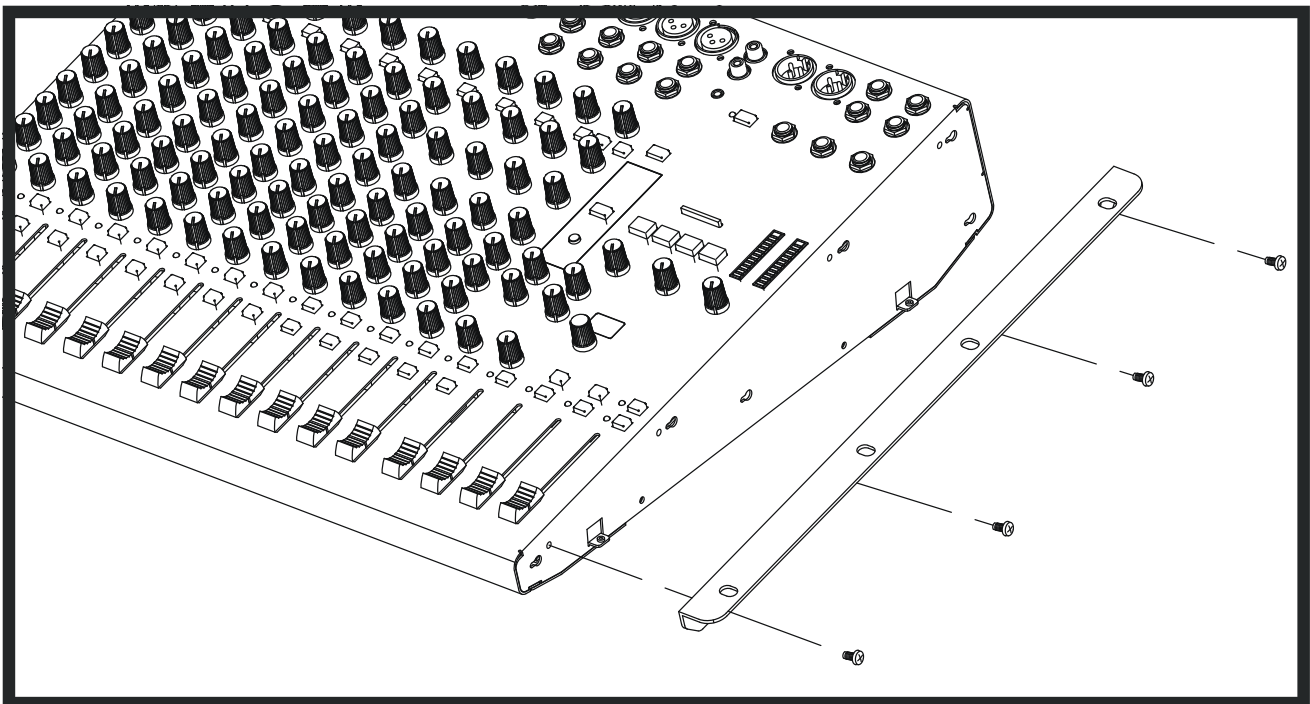

StudioLive® AR Rack Adapter

Rack Ear Installation Guide

18011 Grand Bay Ct. • Baton Rouge,
Louisiana 70809 USA • 1-225-216-7887
www.presonus.com

© 2017 PreSonus Audio Electronics, Inc. All Rights Reserved. PreSonus and StudioLive are trademarks or registered trademark of PreSonus Audio Electronics, Inc.. All specifications subject to change without notice.