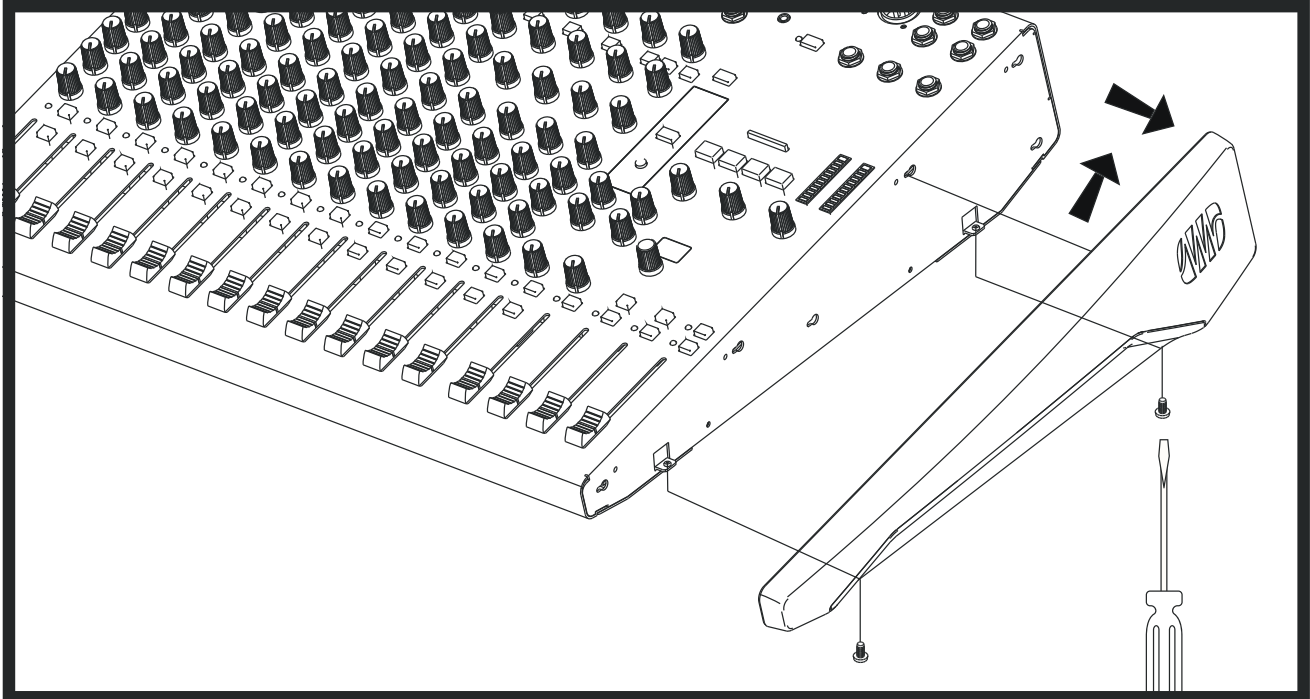

StudioLive® AR Rack Adapter

Rack Ear Installation Guide

18011 Grand Bay Ct. • Baton Rouge,
Louisiana 70809 USA • 1-225-216-7887
www.presonus.com

© 2017 PreSonus Audio Electronics, Inc. All Rights Reserved. PreSonus and StudioLive are trademarks or registered trademark of PreSonus Audio Electronics, Inc.. All specifications subject to change without notice.