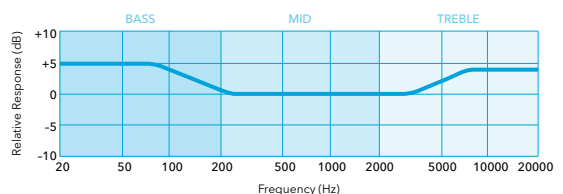

Examples:

- House and garden parties
- Casual listening
- Fitness classes