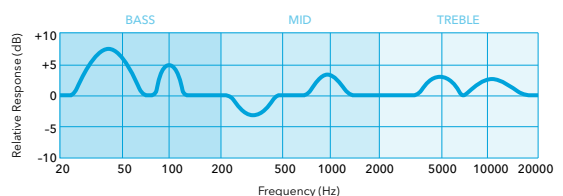

Examples:

- Mobile DJs
- Children's parties

HEIGHT CONFIGURATION 1

For smaller rooms and seated audiences

Height: 1,300mm

Vertical Units: 1 spacer + 1 speaker

EXAMPLE SETUP	DSP MODE
Office or classroom presentation	SPEECH
Casual listening	MUSIC
Personal stage monitor	LIVE