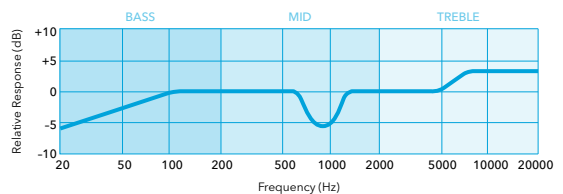

Examples:

- Presentations in office and classroom environments
- For a public announcement system at an event
- Awards and dinner events
- Amplifying drama and theatre on small stages