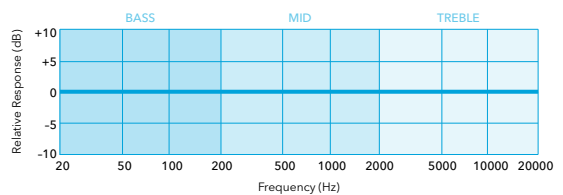

FLAT

Completely neutral. No DSP processing is applied, so you hear everything exactly as it is.

Examples:

- Using an external audio mixer
- Critical listening in situations where you need to hear unprocessed sound