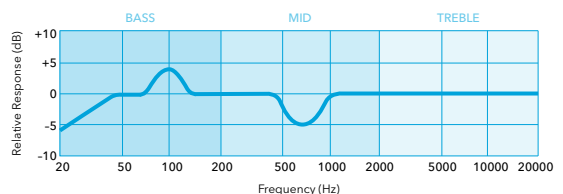

Examples:

- Live gigs, rehearsals and other musical performances
- Singer-songwriters
- Open mic nights