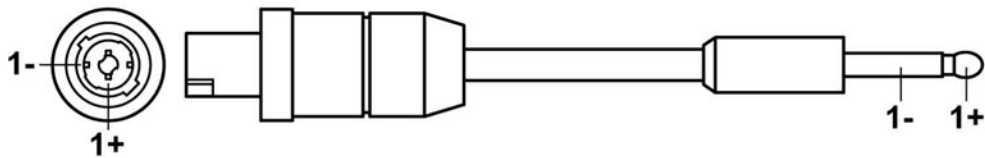

SVT-410HE

4x10
Bass Cabinet

Please read this user's guide prior
to using your new enclosure.

Ampeg

SVT410HE 4x10 Bass Enclosure

Your Ampeg SVT-410HE 4x10 Bass Cabinet is a high quality two-way speaker enclosure suitable for all venue sizes.

The cabinet features heavy duty recessed handles, and removeable casters.

The Speakon® and 1/4" jacks are wired in parallel, allowing easy daisy chaining from one speaker to another. Each of the jacks may be used as an input or a through connection.

Speakon® connectors are recognized as the standard for professional installations, assuring a secure, permanent connection that won't corrode, vibrate loose or be easily tampered with. The 1/4" jacks are convenient. However, the Speakon® jacks are recommended when using power amplifiers over 150 watts, for permanent installations, or for the first enclosure among a number of daisy chained enclosures.

Speakon® to 1/4" Wiring Diagram:

Ampeg

SVT410HE 4x10 Bass Enclosure

1: 1/4" Input / Output Jacks

2: Speakon® Input / Output Jacks

3: High Frequency Horn Level Control

Suggested Hookup Diagrams:

AMPEG SVT410HE