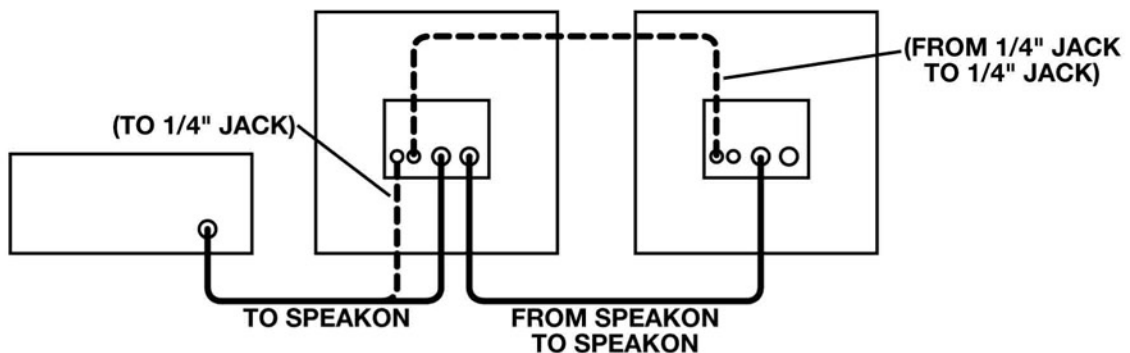

Speakon® connectors are recognized as the standard for professional installations, assuring a secure, permanent connection that won't corrode, vibrate loose or be easily tampered with. The 1/4" jacks are convenient. However, the Speakon® jacks are recommended when using power amplifiers over 150 watts, for permanent installations, or for the first enclosure among a number of daisy chained enclosures.

Speakon® to 1/4" Wiring Diagram:

Ampeg

SVT410HE 4x10 Bass Enclosure

1: 1/4" Input / Output Jacks

2: Speakon® Input / Output Jacks

3: High Frequency Horn Level Control

Suggested Hookup Diagrams:

AMPEG SVT410HE