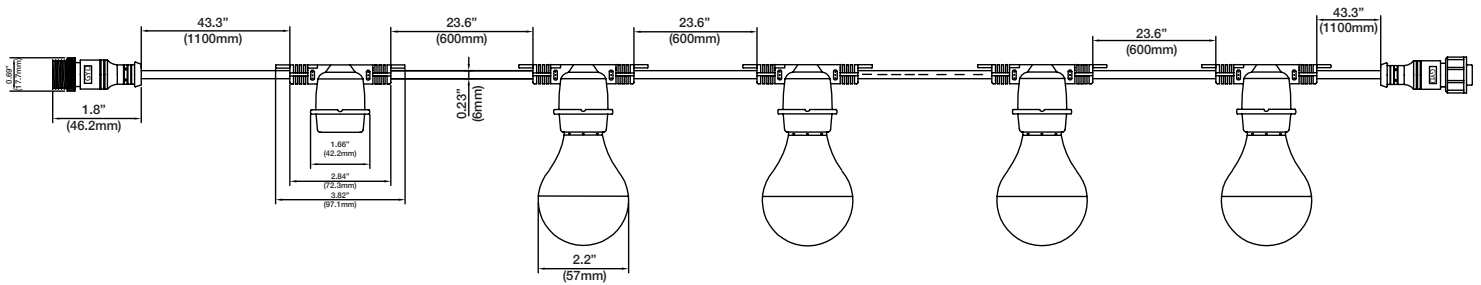

## Dimensional Drawings

Specifications are subject to change without any prior written notice.

Weight: 7.7 lbs. (3.5 kg)

Total Length: 49.2 ft (15m)

ADJ Products LLC World Headquarters | 6122 S. Eastern Ave. | Los Angeles, CA. 90040  
800-322-6337 | Fax: 323-582-2941 | [www.adj.com](http://www.adj.com) | [support@americandj.com](mailto:support@americandj.com)