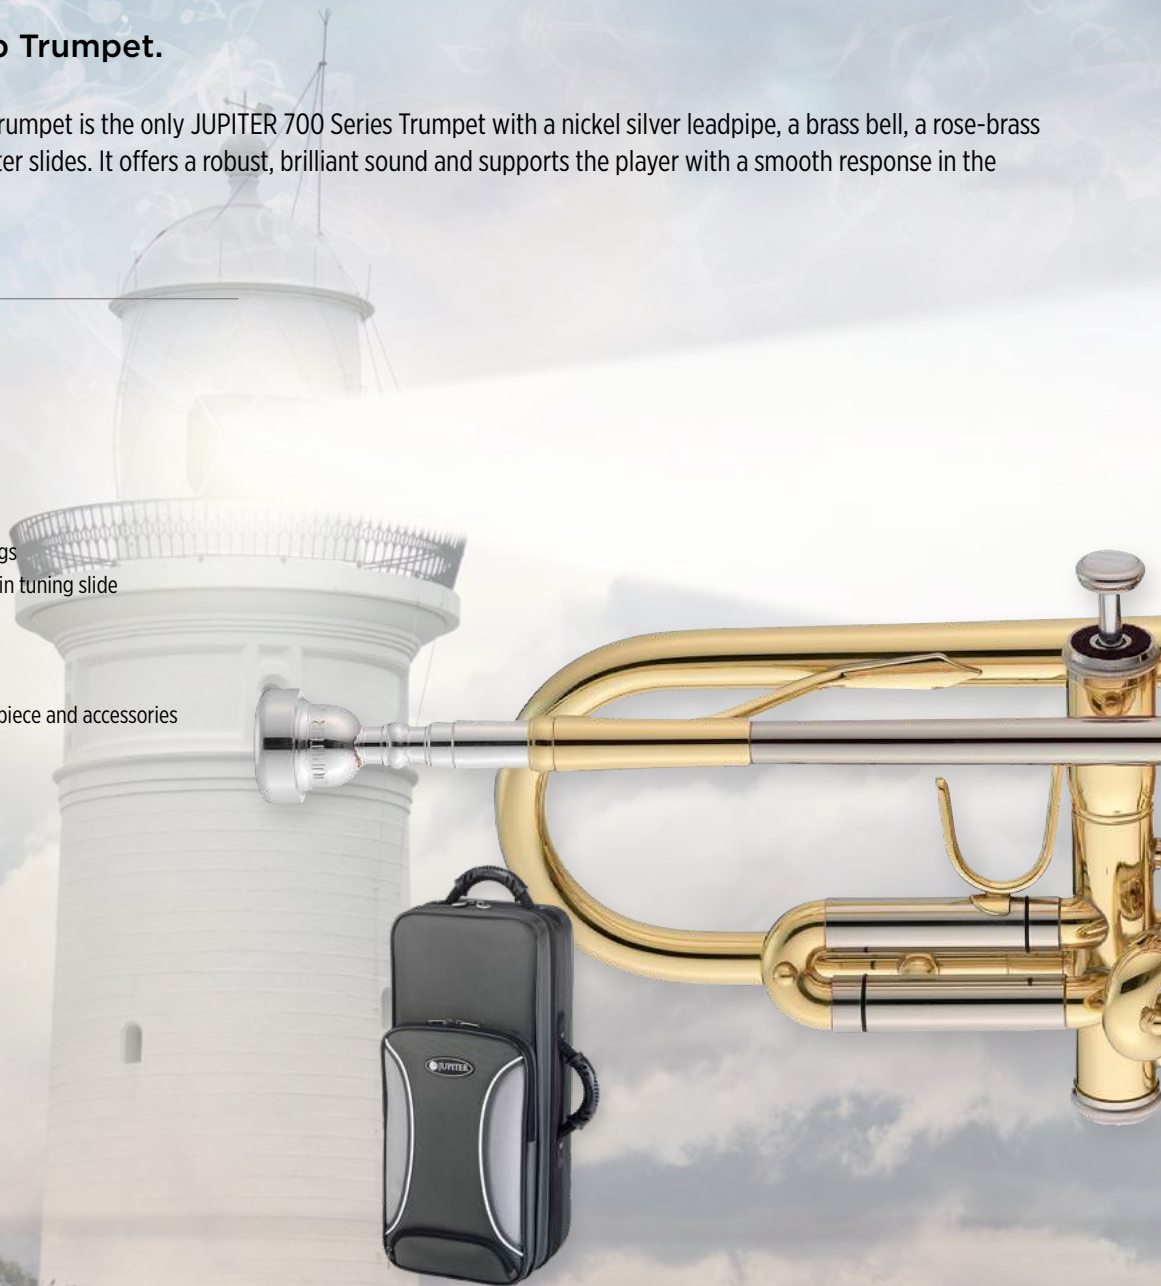

JTR701Q

The new JUPITER Bb Trumpet.

The new JUPITER JTR701Q Bb Trumpet is the only JUPITER 700 Series Trumpet with a nickel silver leadpipe, a brass bell, a rose-brass tuning slide and nickel silver outer slides. It offers a robust, brilliant sound and supports the player with a smooth response in the upper register.

SPECIFICATIONS

- 700 Series
- Bb trumpet
- Bore: 11.68 mm
- Bell: Ø 123 mm, brass
- Leadpipe: Nickel silver
- Tuning pipe: Rose brass
- Outer slides: Nickel silver
- Valves: Stainless steel, internal springs
- Water key at 3rd valve slide and main tuning slide
- Thumb rest at 1st valve slide
- Adjustable ring at 3rd valve slide
- Pearloid finger button inlays
- JUPITER JPKC18Q Light case, Mouthpiece and accessories