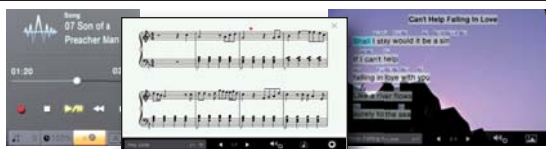

Intuitive Control Panel ensures easy operation.

Perform with a backing band and orchestras.

Playback or record your favorite music.

Be the song star of your stage at home.

Make your debut on the CVP-Clavinova!