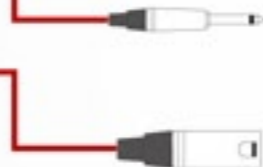

Multi-band feedback suppression

"What's it like to use one of these as your
keyboard amp onstage? Like bringing a
nuclear submarine to a fistfight."

—Stephen Fortner, *Keyboard
Magazine*, February 2013

Keyboard 1 (StageSource provides EQ and FX)

Vocal (StageSource
provides EQ, FX and
feedback suppression)

Keyboard 2 (Line In)

MP3 player

Mix output to additional PA
or recording equipment

L6 LINK™ digital output for system
expansion, stereo linking and more