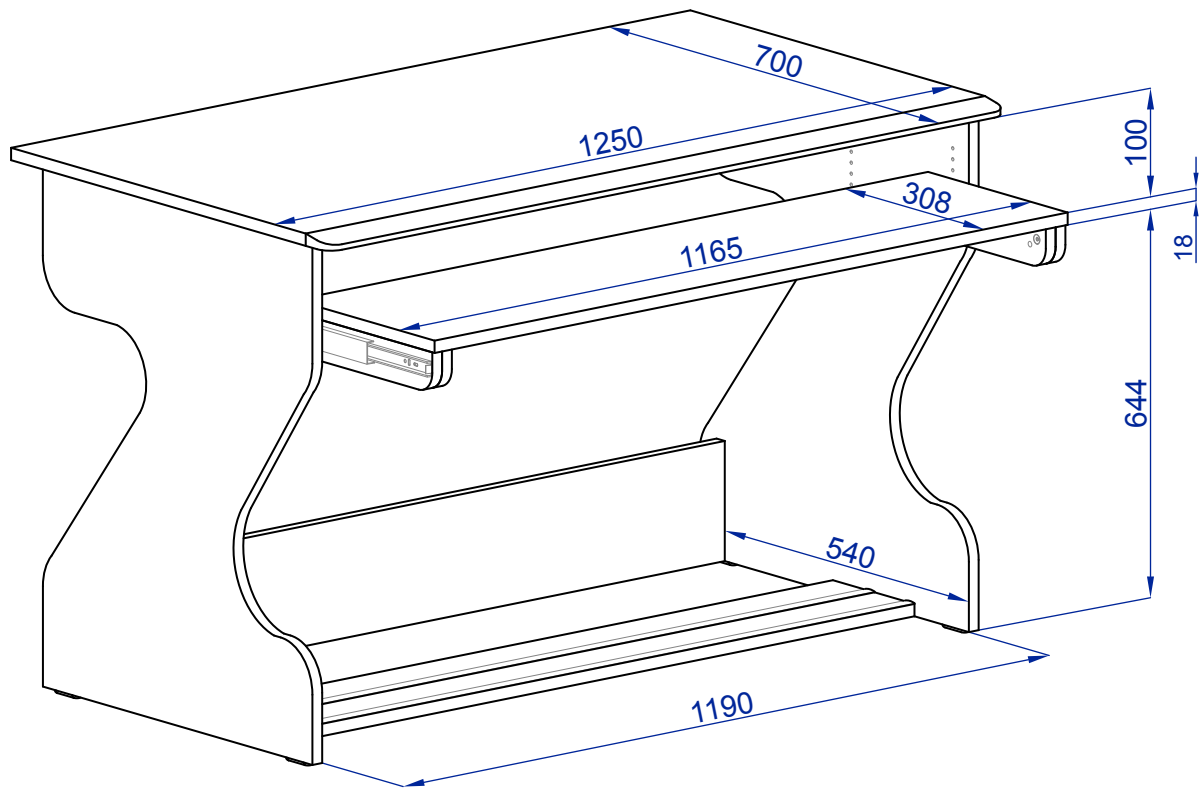

Technical Plan

Iso View

Side View

Adjustable height in 7 steps:
20, 36, 52, 68, 84, 100, 116