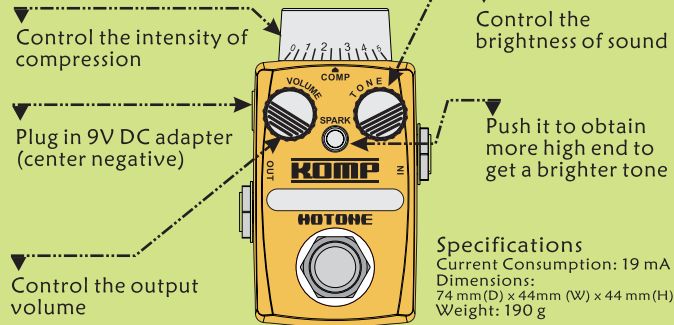

HOTONE

SKYLINE Series
Stompbox

KOMP

OPTO COMPRESSOR
Owner's Manual

THANK YOU FOR PURCHASING HOTONE PRODUCT!

KOMP is an opto compressor stompbox for guitarist.
It has a rounded and smooth compressing tone,
and keeps the original signal VERY clean!
It will make your guitar voice sing and shout!