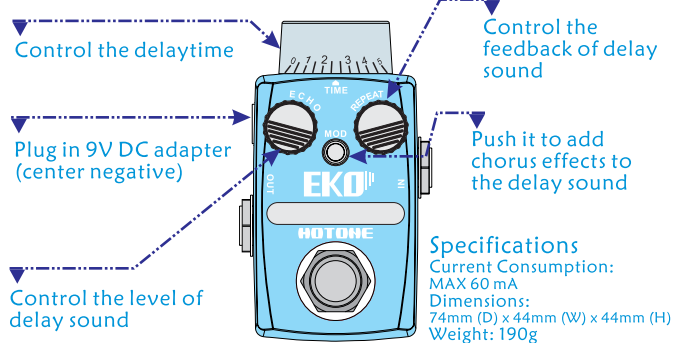

HOTONE SKYLINE Series
EKO Stompbox
DIGITAL/ANALOG DELAY
Owner's Manual

THANK YOU FOR PURCHASING HOTONE PRODUCT!

EKO is a digital delay stompbox with analog direct signal path witch has the classic natural echo tone. The MOD mode will bring much more spacy feeling. The sound is pure, rich and warm, and the maximum delaytime is approximately 500ms.