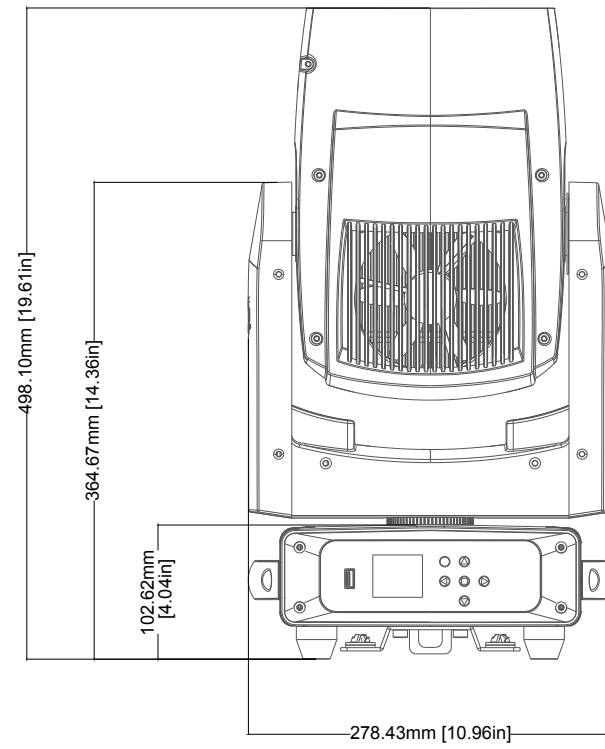

TITLE:		ADJ FOCUS WASH 400		DATE:		09-AUG-2021	
SCALE:	TOL:	.XX(.X)	.XXX(.XX)	ANGLE:			
NONE	±	-	-	-			