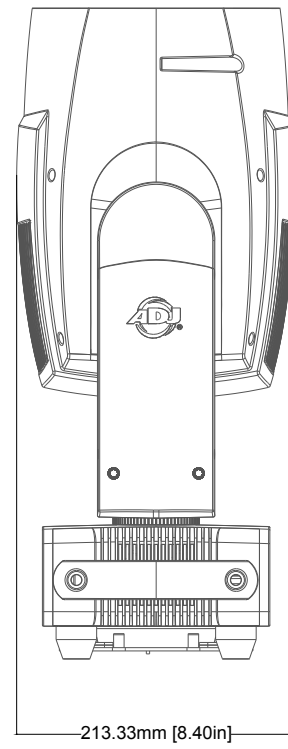

TITLE:		ADJ FOCUS WASH 400		DATE:		09-AUG-2021	
SCALE:	TOL:	.XX(.X)	.XXX(.XX)	ANGLE:			
NONE	±	-	-	-			