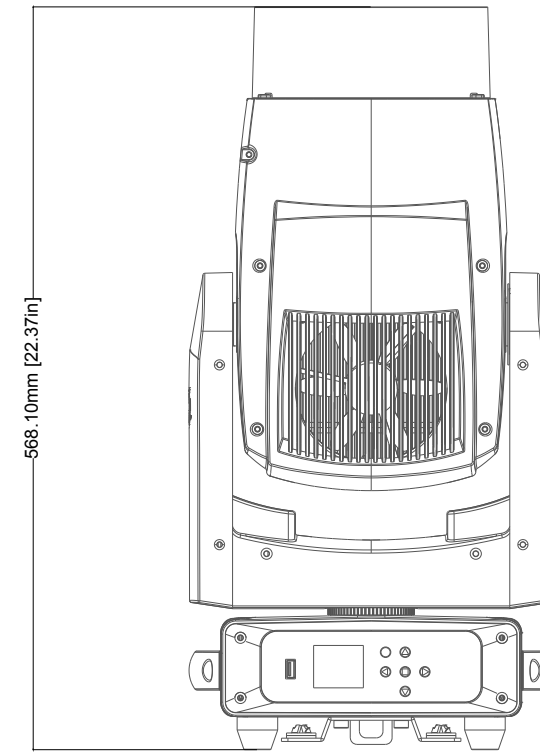

TITLE:		ADJ FOCUS WASH 400		DATE:		09-AUG-2021	
SCALE:	TOL:	.XX(.X)	.XXX(.XX)	ANGLE:			
NONE	±	-	-	-			