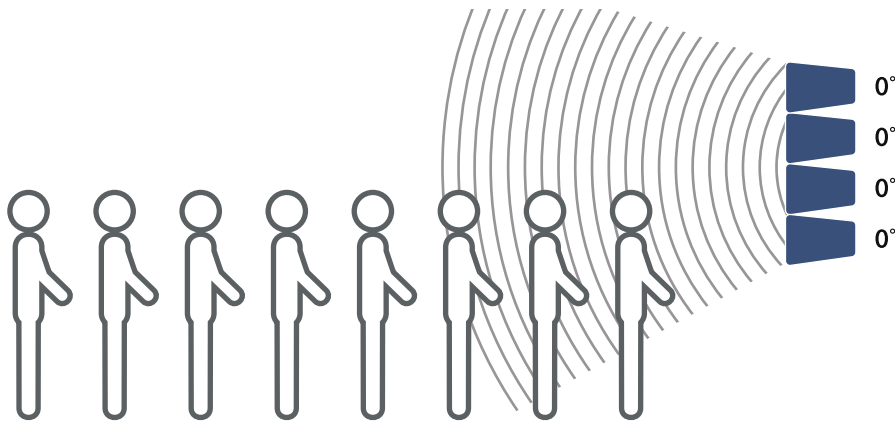

STAGE / HEAD HEIGHT

HEIGHT FROM FLOOR: 1 - 2 METERS

AUDIENCE COVERAGE:

SINGLE SPEAKER: 50 - 100 PEOPLE, TWIN SPEAKER: 200 - 300 PEOPLE

ON STAGE / OVER HEAD HEIGHT

HEIGHT FROM FLOOR: 2 - 3 METERS

AUDIENCE COVERAGE: 200 - 300 PEOPLE

FLOWN/ABOVE HEAD HEIGHT

HEIGHT FROM FLOOR: 3+ METERS

AUDIENCE COVERAGE: 300 - 400 PEOPLE

STAGE / HEAD HEIGHT

HEIGHT FROM FLOOR: 1 -2 METERS
AUDIENCE COVERAGE: 200 - 300 PEOPLE

ON STAGE / OVER HEAD HEIGHT

HEIGHT FROM FLOOR: 2 - 3 METERS
AUDIENCE COVERAGE: 300 - 500 PEOPLE

FLOWN/ABOVE HEAD HEIGHT

HEIGHT FROM FLOOR: 3+ METERS
AUDIENCE COVERAGE: 500+ PEOPLE