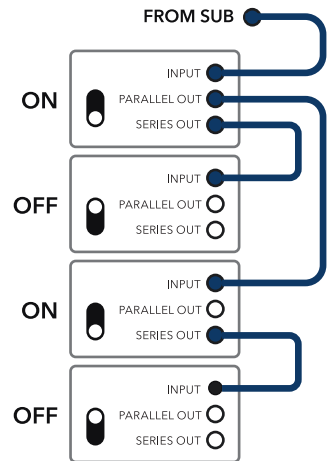

FLOWN/ABOVE HEAD HEIGHT

HEIGHT FROM FLOOR: 3+ METERS

AUDIENCE COVERAGE: 300 - 400 PEOPLE

STAGE / HEAD HEIGHT

HEIGHT FROM FLOOR: 1 -2 METERS
AUDIENCE COVERAGE: 200 - 300 PEOPLE

ON STAGE / OVER HEAD HEIGHT

HEIGHT FROM FLOOR: 2 - 3 METERS
AUDIENCE COVERAGE: 300 - 500 PEOPLE

FLOWN/ABOVE HEAD HEIGHT

HEIGHT FROM FLOOR: 3+ METERS
AUDIENCE COVERAGE: 500+ PEOPLE