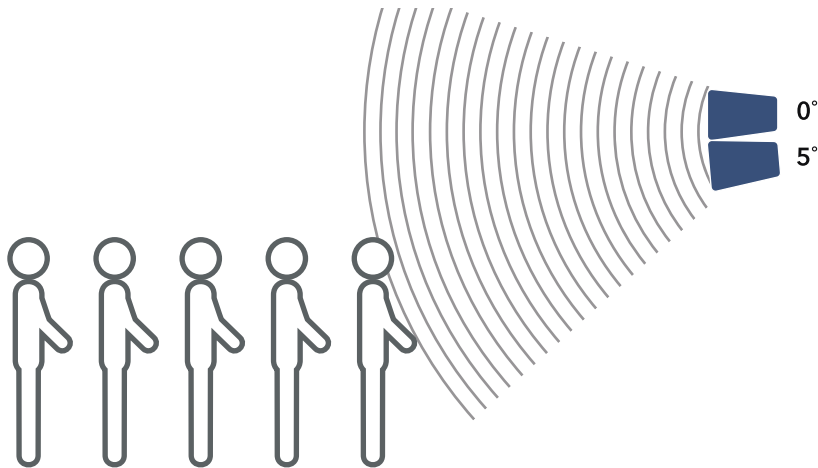

STAGE / HEAD HEIGHT

HEIGHT FROM FLOOR: 1 - 2 METERS

AUDIENCE COVERAGE:

SINGLE SPEAKER: 50 - 100 PEOPLE, TWIN SPEAKER: 200 - 300 PEOPLE

ON STAGE / OVER HEAD HEIGHT

HEIGHT FROM FLOOR: 2 - 3 METERS

AUDIENCE COVERAGE: 200 - 300 PEOPLE

FLOWN/ABOVE HEAD HEIGHT

HEIGHT FROM FLOOR: 3+ METERS

AUDIENCE COVERAGE: 300 - 400 PEOPLE

STAGE / HEAD HEIGHT

HEIGHT FROM FLOOR: 1 -2 METERS
AUDIENCE COVERAGE: 200 - 300 PEOPLE

ON STAGE / OVER HEAD HEIGHT

HEIGHT FROM FLOOR: 2 - 3 METERS
AUDIENCE COVERAGE: 300 - 500 PEOPLE

FLOWN/ABOVE HEAD HEIGHT

HEIGHT FROM FLOOR: 3+ METERS
AUDIENCE COVERAGE: 500+ PEOPLE