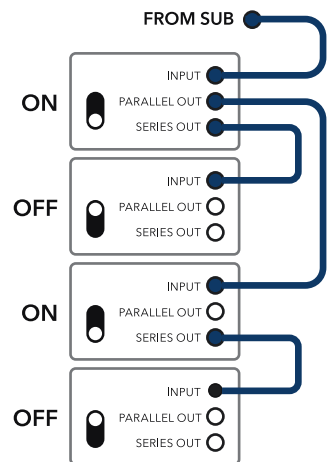

FLOWN/ABOVE HEAD HEIGHT

HEIGHT FROM FLOOR: 3+ METERS

AUDIENCE COVERAGE: 300 - 400 PEOPLE

STAGE / HEAD HEIGHT

HEIGHT FROM FLOOR: 1 -2 METERS
AUDIENCE COVERAGE: 200 - 300 PEOPLE

ON STAGE / OVER HEAD HEIGHT

HEIGHT FROM FLOOR: 2 - 3 METERS
AUDIENCE COVERAGE: 300 - 500 PEOPLE

FLOWN/ABOVE HEAD HEIGHT

HEIGHT FROM FLOOR: 3+ METERS
AUDIENCE COVERAGE: 500+ PEOPLE