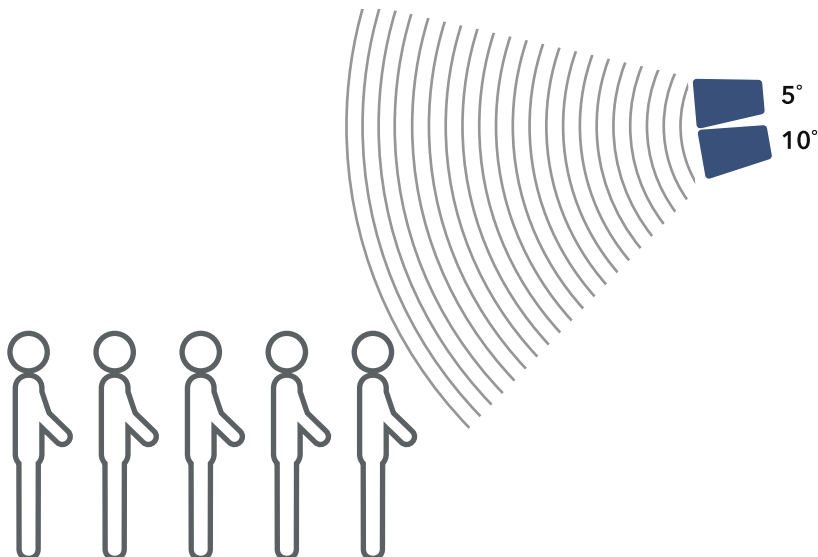

STAGE / HEAD HEIGHT

HEIGHT FROM FLOOR: 1 - 2 METERS

AUDIENCE COVERAGE:

SINGLE SPEAKER: 50 - 100 PEOPLE, TWIN SPEAKER: 200 - 300 PEOPLE

ON STAGE / OVER HEAD HEIGHT

HEIGHT FROM FLOOR: 2 - 3 METERS

AUDIENCE COVERAGE: 200 - 300 PEOPLE

FLOWN/ABOVE HEAD HEIGHT

HEIGHT FROM FLOOR: 3+ METERS

AUDIENCE COVERAGE: 300 - 400 PEOPLE

STAGE / HEAD HEIGHT

HEIGHT FROM FLOOR: 1 -2 METERS
AUDIENCE COVERAGE: 200 - 300 PEOPLE

ON STAGE / OVER HEAD HEIGHT

HEIGHT FROM FLOOR: 2 - 3 METERS
AUDIENCE COVERAGE: 300 - 500 PEOPLE

FLOWN/ABOVE HEAD HEIGHT

HEIGHT FROM FLOOR: 3+ METERS
AUDIENCE COVERAGE: 500+ PEOPLE