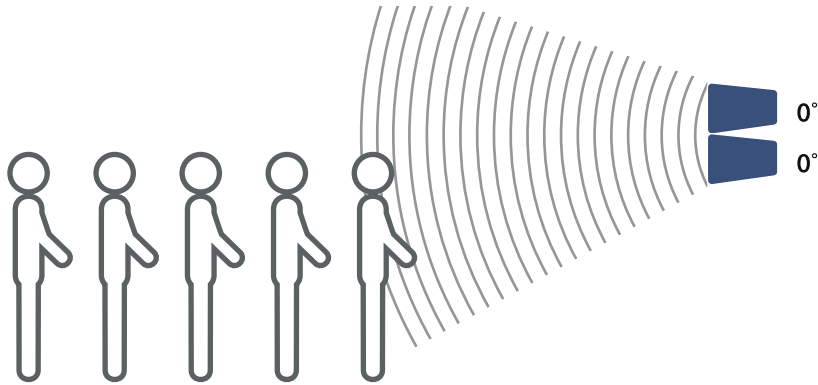

STAGE / HEAD HEIGHT

HEIGHT FROM FLOOR: 1 - 2 METERS

AUDIENCE COVERAGE:

SINGLE SPEAKER: 50 - 100 PEOPLE, TWIN SPEAKER: 200 - 300 PEOPLE

ON STAGE / OVER HEAD HEIGHT

HEIGHT FROM FLOOR: 2 - 3 METERS

AUDIENCE COVERAGE: 200 - 300 PEOPLE

FLOWN/ABOVE HEAD HEIGHT

HEIGHT FROM FLOOR: 3+ METERS

AUDIENCE COVERAGE: 300 - 400 PEOPLE

STAGE / HEAD HEIGHT

HEIGHT FROM FLOOR: 1 -2 METERS
AUDIENCE COVERAGE: 200 - 300 PEOPLE

ON STAGE / OVER HEAD HEIGHT

HEIGHT FROM FLOOR: 2 - 3 METERS
AUDIENCE COVERAGE: 300 - 500 PEOPLE

FLOWN/ABOVE HEAD HEIGHT

HEIGHT FROM FLOOR: 3+ METERS
AUDIENCE COVERAGE: 500+ PEOPLE