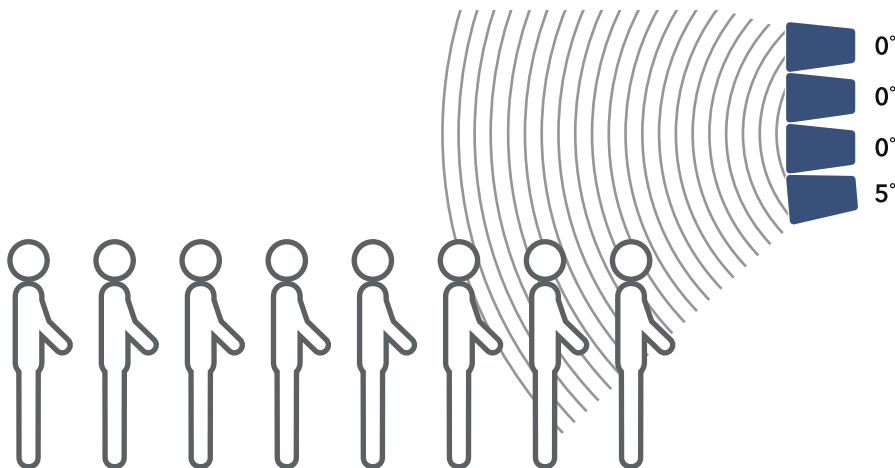

STAGE / HEAD HEIGHT

HEIGHT FROM FLOOR: 1 - 2 METERS

AUDIENCE COVERAGE:

SINGLE SPEAKER: 50 - 100 PEOPLE, TWIN SPEAKER: 200 - 300 PEOPLE

ON STAGE / OVER HEAD HEIGHT

HEIGHT FROM FLOOR: 2 - 3 METERS

AUDIENCE COVERAGE: 200 - 300 PEOPLE

FLOWN/ABOVE HEAD HEIGHT

HEIGHT FROM FLOOR: 3+ METERS

AUDIENCE COVERAGE: 300 - 400 PEOPLE

STAGE / HEAD HEIGHT

HEIGHT FROM FLOOR: 1 -2 METERS
AUDIENCE COVERAGE: 200 - 300 PEOPLE

ON STAGE / OVER HEAD HEIGHT

HEIGHT FROM FLOOR: 2 - 3 METERS
AUDIENCE COVERAGE: 300 - 500 PEOPLE

FLOWN/ABOVE HEAD HEIGHT

HEIGHT FROM FLOOR: 3+ METERS
AUDIENCE COVERAGE: 500+ PEOPLE