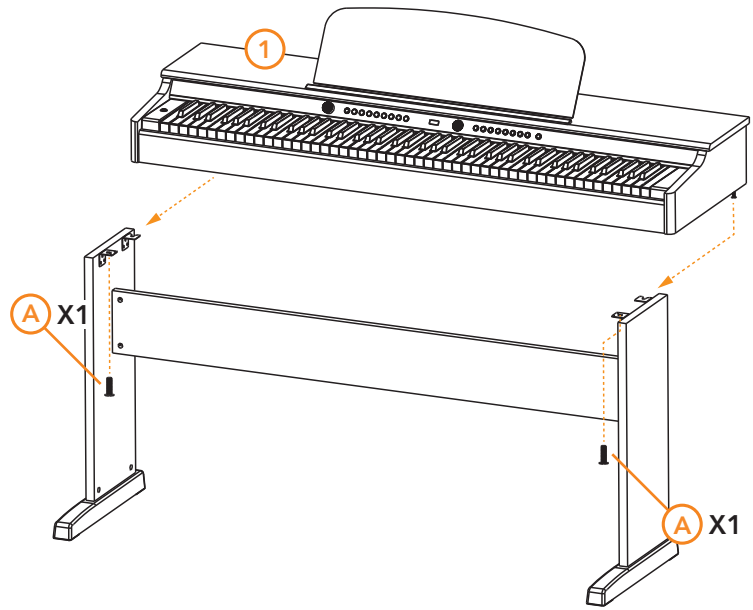

TOOLS REQUIRED

1

2

3

KETTLESTRING LANE | YORK | YO30 4XF | UNITED KINGDOM
METALLVÄGEN 45A | 195 72 ROSERSBERG | STOCKHOLM | SVERIGE
LAHNSTRASSE 27 | 45478 MÜLHEIM AN DER RUHR | DEUTSCHLAND

If you have any more questions about this product, please do not hesitate to contact the Gear4music Customer Service Team on: **+44 (0) 330 365 4444** or **info@gear4music.com**