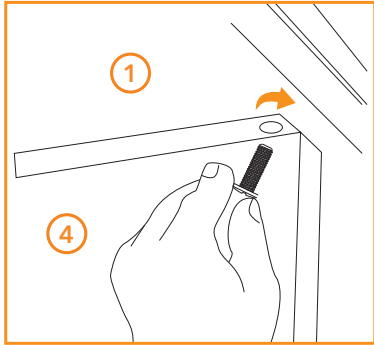

TOOLS REQUIRED

1

2

3

KETTLESTRING LANE | YORK | YO30 4XF | UNITED KINGDOM
METALLVÄGEN 45A | 195 72 ROSERSBERG | STOCKHOLM | SVERIGE
LAHNSTRASSE 27 | 45478 MÜLHEIM AN DER RUHR | DEUTSCHLAND

If you have any more questions about this product, please do not hesitate to contact the Gear4music Customer Service Team on: **+44 (0) 330 365 4444** or **info@gear4music.com**