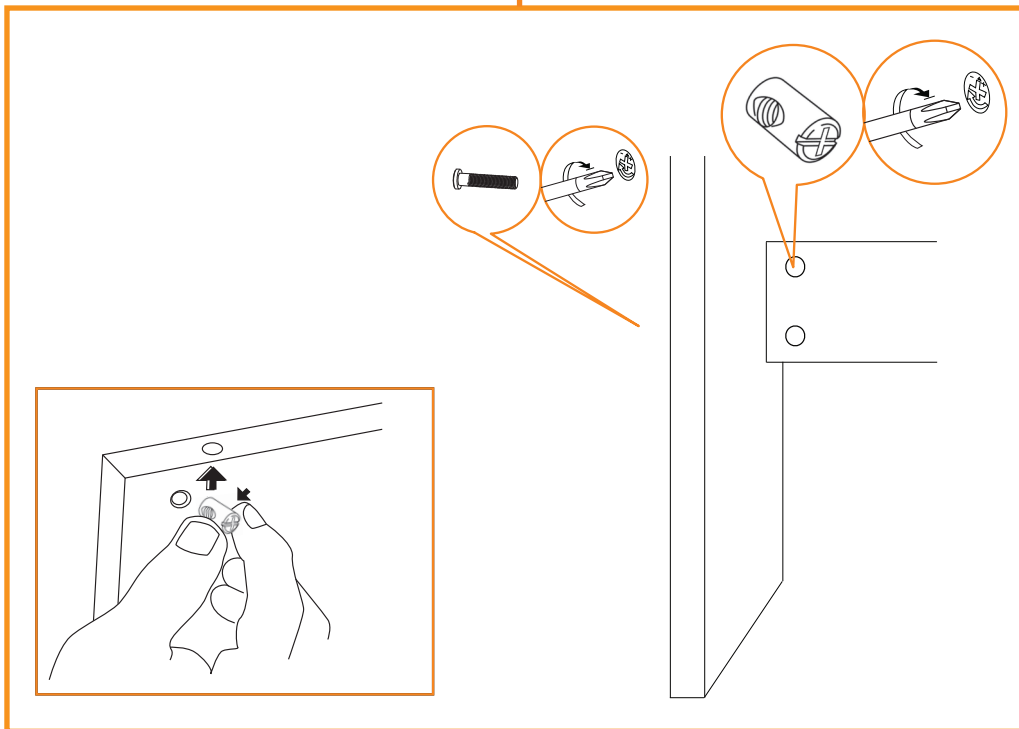

DIGITAL PIANO

SDP-3

SETUP GUIDE

CONTENTS CHECKLIST

First, check the contents of the package and make sure you have everything you need.

 X1		 X1	
 X1		 X1	
 X4	 X4	 X8	 X4

TOOLS REQUIRED

1