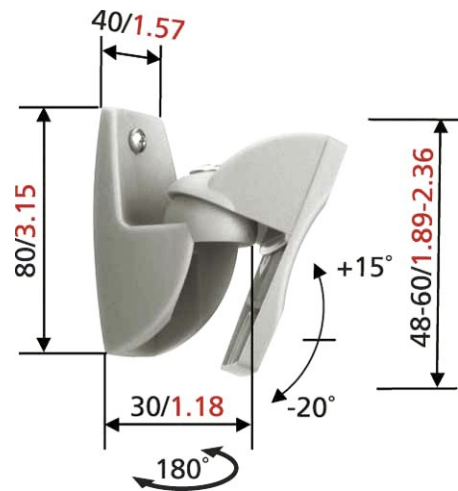

## VLB 500 Loudspeaker support (2x) Black

The VLB 500 loudspeaker wall support is for surround speakers and hi-fi speakers weighing up to 5kg/11 lbs.

<b>Max. weight of TV (kg)</b>	5.0
<b>Turn</b>	180
<b>Tilt</b>	20
<b>Also available in the color:</b>	Silver
<b>Guarantee</b>	5 years
<b>Min. distance to the wall (mm)</b>	63.0

## VLB 500 Loudspeaker support (2x) Black

This universal wall support features a tilt and turn function to guarantee an optimal listening position. Installation is easy, and all mounting hardware is included. It is available in black as well as silver.

## Features

- Tilt and turn functions guarantee optimal listening position
- For surround speakers and smaller hi-fi speakers

## Logistic information

<b>EAN Code Product</b>	8712285314186
<b>Net weight (kg)</b>	0.32
<b>Single Box Width (mm)</b>	260.0
<b>Single Box Length (mm)</b>	210.0
<b>Single Box Height (mm)</b>	100.0