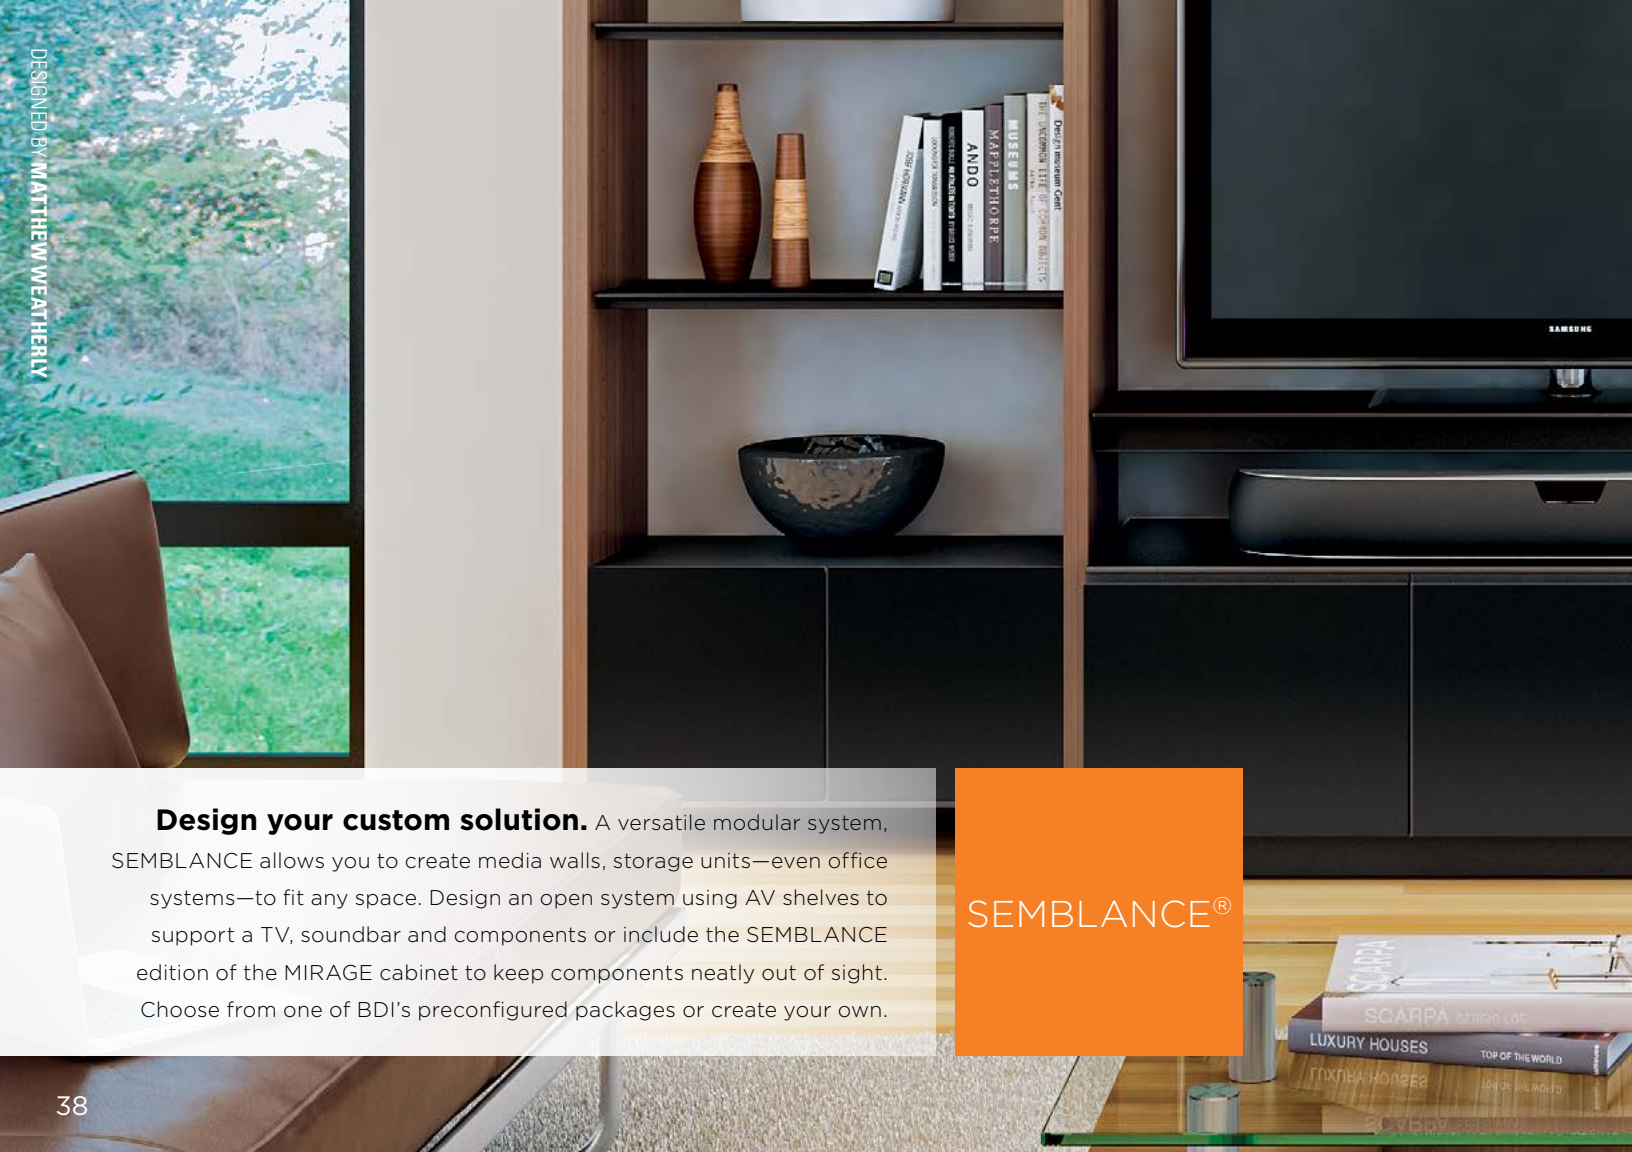

Design your custom solution. A versatile modular system, SEMBLANCE allows you to create media walls, storage units—even office systems—to fit any space. Design an open system using AV shelves to support a TV, soundbar and components or include the SEMBLANCE edition of the MIRAGE cabinet to keep components neatly out of sight. Choose from one of BDI's preconfigured packages or create your own.

SEMBLANCE®