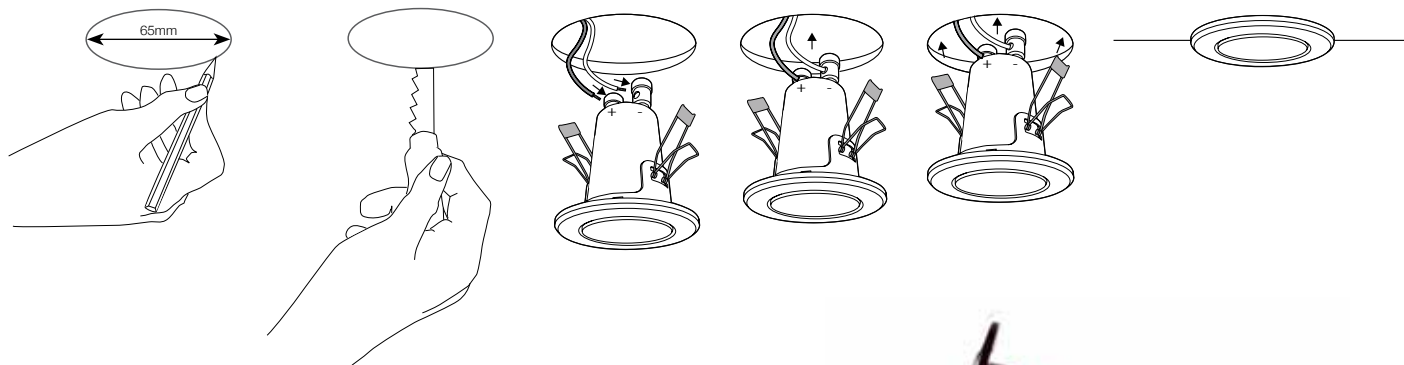

Features and Benefits

- Quick and easy discreet flush-fitment to walls or ceilings.
- CP (Controlled Performance) rear enclosures for improved sonic consistency regardless of interior wall or ceiling construction.
- The CPC120 can be specified with four different grille bezel options.
 - * Brushed Steel
 - * White
 - * Chrome
 - * Brass
- Conventional fitment clips offer quick and simple installation.

Applications

- In any room where discreet superior audio quality is required.

monitoraudio.co.uk

CPC120

Installation guide

Follow these quick and easy steps for installation:

Specifications

Model	CPC-120
Frequency Response	100Hz – 20kHz
Impedance (nominal)	8 ohms
Sensitivity (1W@1m)	85dB
Maximum SPL (single unit in free space)	101.9dB
Recommended Crossover Frequency	200Hz
Power Handling (RMS)	20W 50W (using crossover)
Recommended Amp Requirements	5-20W 5-50W (using crossover)
Drive Unit Complement	1 x 2" Full range micro-driver
Overall Diameter	80 mm (3 1/8")
Overall Depth	96 mm (3 3/4")
Cut-out Hole Diameter	65 mm (2 1/2")
Mounting Depth	91.5 mm (3 5/8")
Fixing Type	2 x Spring clip fixing
Cable Connection	Gold plated 'push' type terminals
Construction Materials	Steel bezel / aluminium enclosure
Weight kg (lbs)	0.19 Kg (0.42 lb)