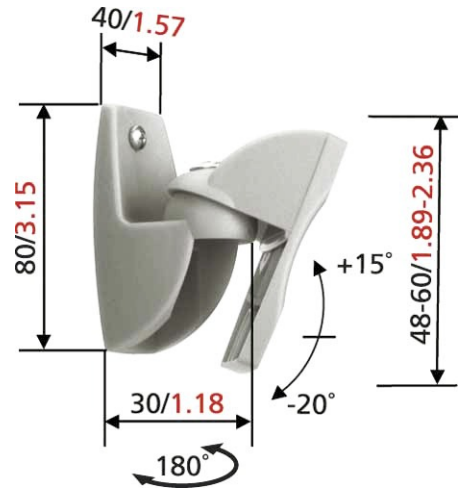

VLB 500 Loudspeaker support (2x) Silver

The VLB 500 loudspeaker wall support is for surround speakers and hi-fi speakers weighing up to 5kg/11 lbs.

Max. weight of TV (kg)	5.0
Turn	180
Tilt	20
Also available in the color:	Black
Guarantee	5 years
Min. distance to the wall (mm)	63.0

VLB 500 Loudspeaker support (2x) Silver

This universal wall support features a tilt and turn function to guarantee an optimal listening position. Installation is easy, and all mounting hardware is included. It is available in black as well as silver.

Features

- Tilt and turn functions guarantee optimal listening position
- For surround speakers and smaller hi-fi speakers

Logistic information

EAN Code Product	8712285314209
Net weight (kg)	0.32
Single Box Width (mm)	260.0
Single Box Length (mm)	210.0
Single Box Height (mm)	100.0