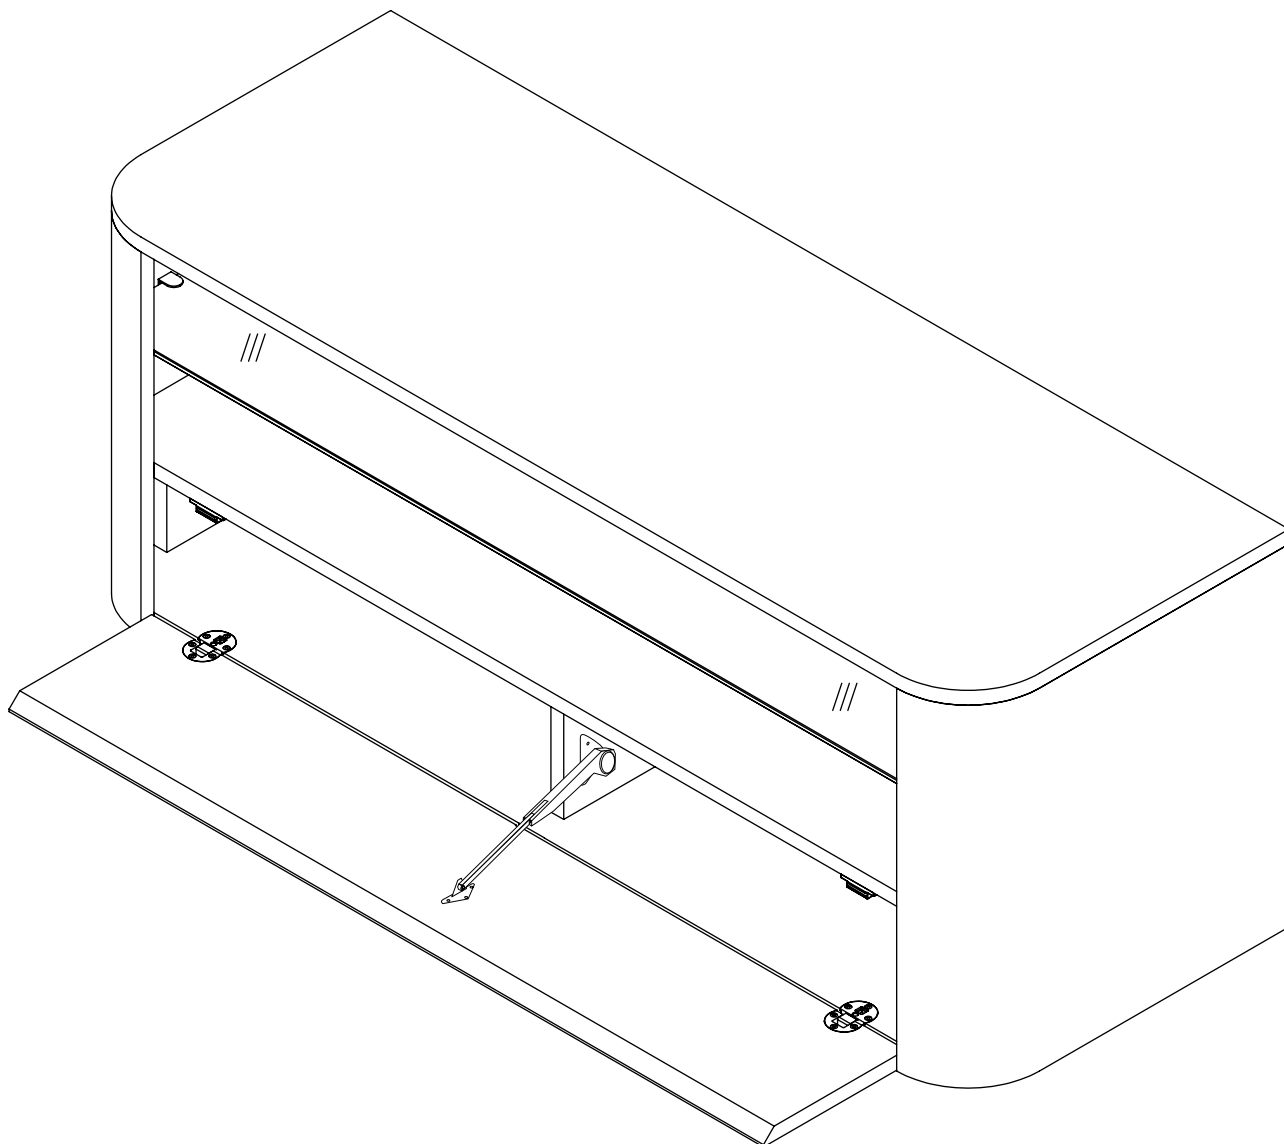

Hugo

ADH 1260

alphason

Q15572-AI_r1

PLACE LABEL
Q14171-SK
HERE

0845 130 6686

customer.services@armourhome.co.uk

www.armourhome.co.uk

Armour Home Electronics, Units 7 & 8, Stortford Hall Industrial Park,
Dunmow Road, Bishops Stortford, Hertfordshire, UK, CM23 5GZ