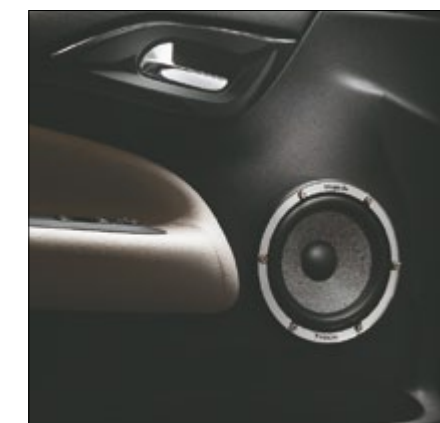

> For over 30 years Focal has been developing and manufacturing loudspeakers for the home, speaker drivers for the car, monitor speakers for recording studios and more recently headphones. Market leader in High-Fidelity, Focal's worldwide reputation is well known: our brand is recognised everywhere for its sound quality and its numerous technological innovations.