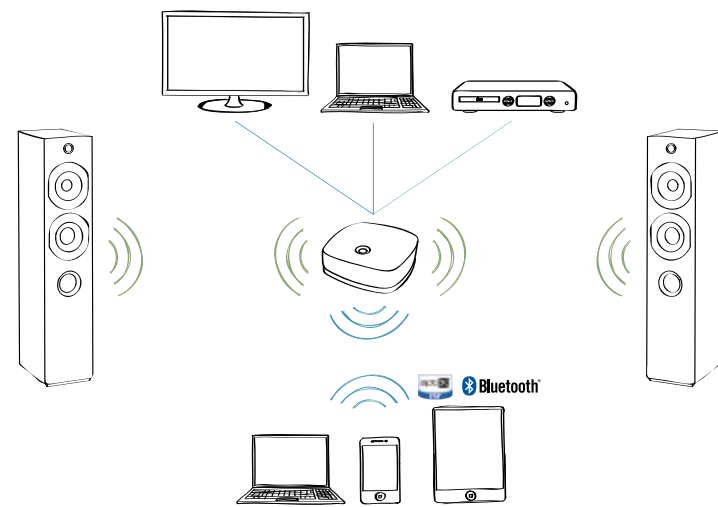

Easya, wireless high-fidelity sound

Easya is Focal's "Made in France" new innovation which straddles the Classic and New Media Collections. This new generation of wireless amplified loudspeakers combines the ease of use of modern loudspeakers with the same remarkable sound quality as our traditional loudspeakers.

This loudspeaker system is composed of a Hub and two amplified floor-standing loudspeakers. Two-and-a-half-way bass-reflex loudspeakers, built-in 85W RMS amplifier, Polyglass cone speaker drivers, new TNV2 Aluminium/Magnesium inverted dome tweeters with Poron suspension...

Easya embodies all the traits of a 100% Focal, high-fidelity loudspeaker providing a seamless soundstage with admirable spatialisation, an essential quality to ensure your listening pleasure.

The installation and use of Easya correspond perfectly with the new uses of music: everything is directly built into the loudspeaker, so external amplifiers or cables are no longer required. The wireless Hub is a digital transmitter sending sound signals to the loudspeakers, and thanks to Klear® technology, there's no loss in quality or compression.