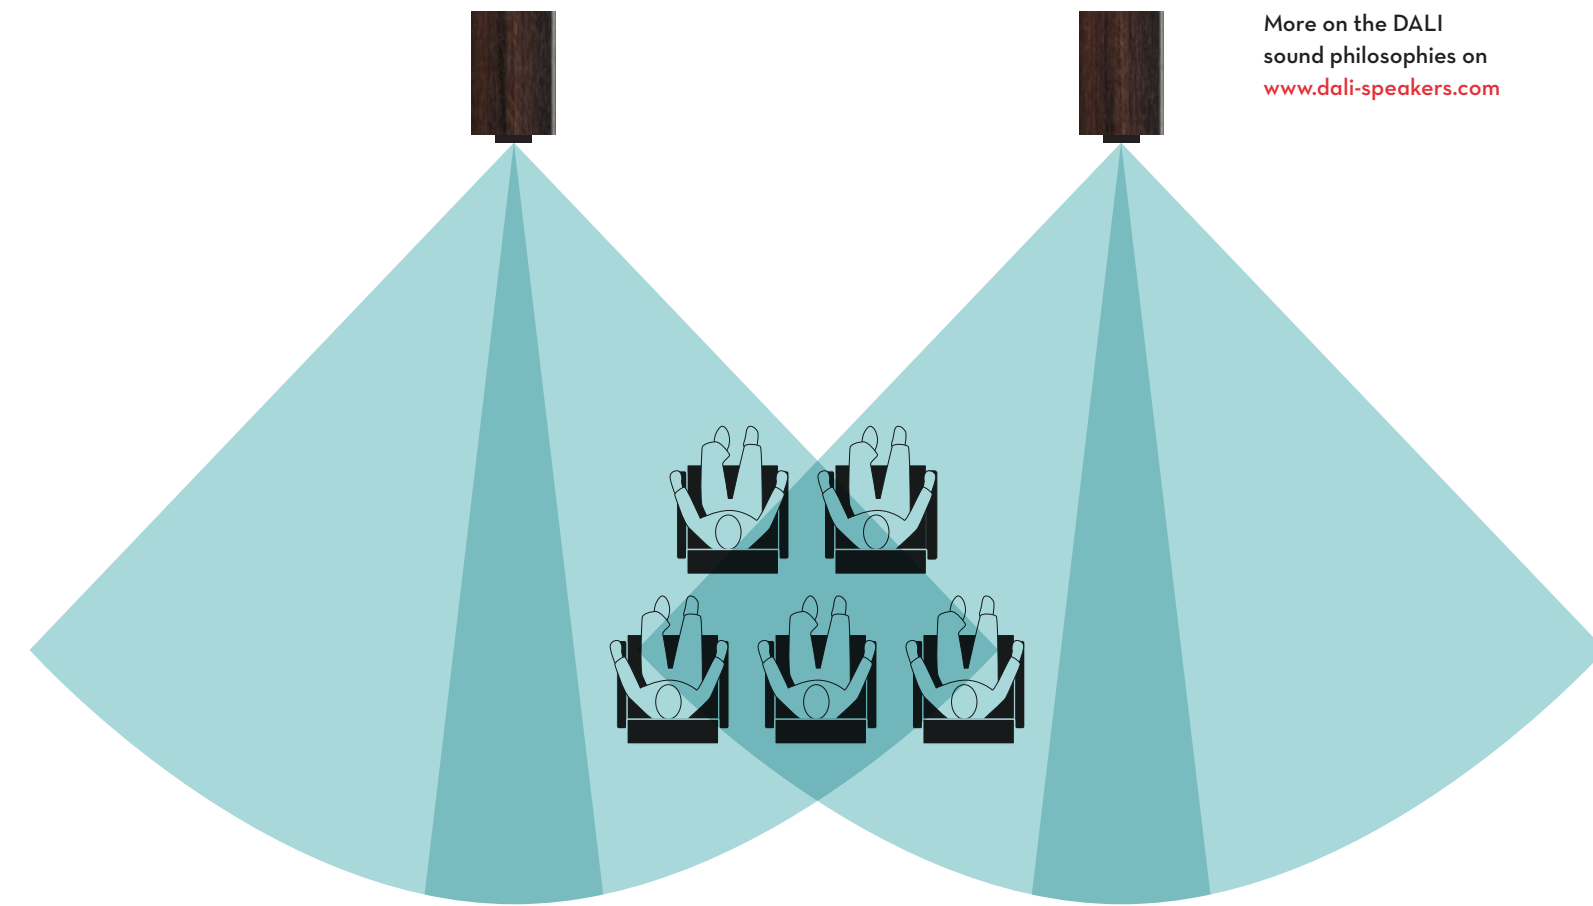

More on the DALI sound philosophies on www.dali-speakers.com