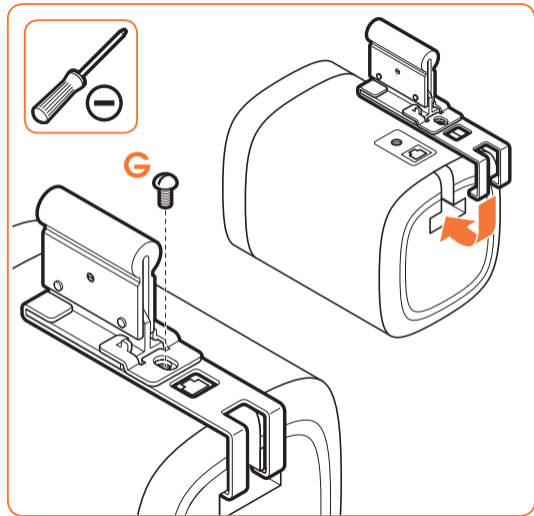

expanding experiences

SOUND 4201

Fits SONOS PLAY:1 (Max. weight load = 5 kg)

Scan the QR-code to find the installation movie on YouTube:

More information on: www.vogels.com

2

3

4