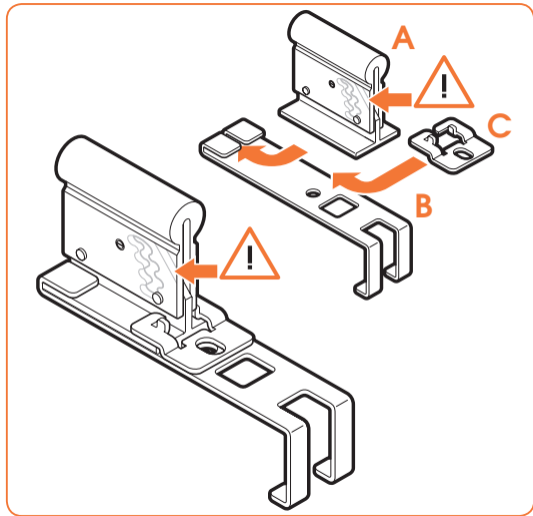

expanding experiences

SOUND 4201

Fits SONOS PLAY:1 (Max. weight load = 5 kg)

Scan the QR-code to find the installation movie on YouTube:

More information on: www.vogels.com

2

3

4