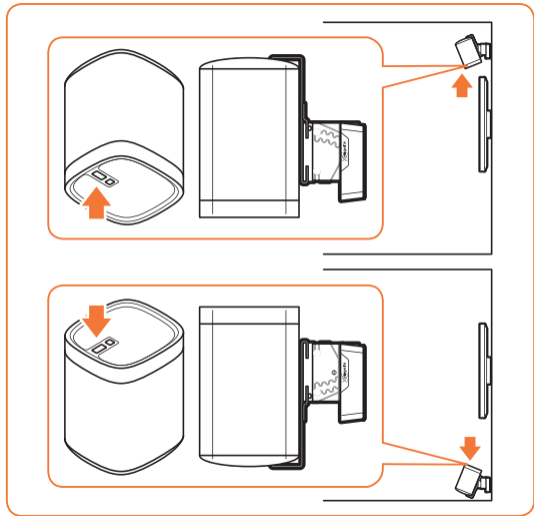

expanding experiences

SOUND 4201

Fits SONOS PLAY:1 (Max. weight load = 5 kg)

Scan the QR-code to find the installation movie on YouTube:

More information on: www.vogels.com

2

3

4