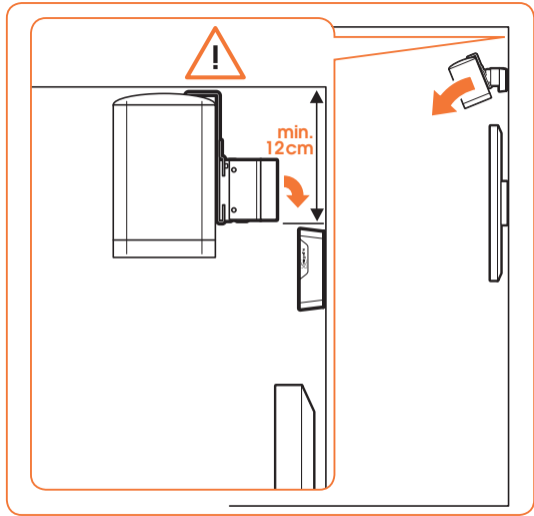

expanding experiences

SOUND 4201

Fits SONOS PLAY:1 (Max. weight load = 5 kg)

Scan the QR-code to find the installation movie on YouTube:

More information on: www.vogels.com

2

3

4