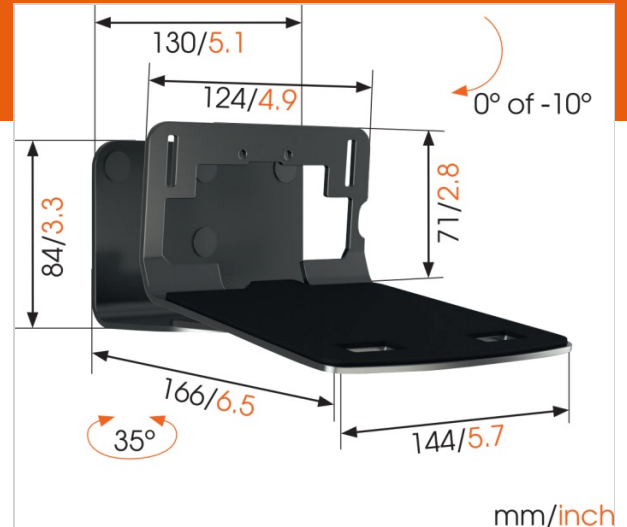

SOUND 3205 Speaker Wall Mount (black)

Article nr 8153250
Colour Black

Key benefits

- Dedicated mounting materials included for SONOS PLAY:5 and Denon HEOS 5/7

Get more out of your speaker

Integrate your speaker seamlessly into your interior design by mounting it anywhere on your wall with the Vogel's SOUND 3205 wall bracket. Mount the bracket high or low, out of sight or in plain view - the wide turn (70°) and tilt (30° up and down) capacity make sure that you can always angle your speaker to sound best. This low-profile speaker bracket provides secure support for your speaker and comes in black or white to match the colour of your speaker. Installing the bracket perfectly straight is a breeze, thanks to the integrated spirit level.

Angle your speaker so it sounds best

The Vogel's wall mount for your speaker helps you save space while still creating the best listening position. Easily adjust your speaker angle with one hand, and immerse yourself in music like never before.

Product type number	SOUND 3205
Article number (SKU)	8153250
Colour	Black
TÜV certified	Yes
Tilt	Tilt up to 10°
Turn	Up to 70°
Guarantee	5 years

Features

Technical specifications and dimensions

Speaker product size PLAY:5