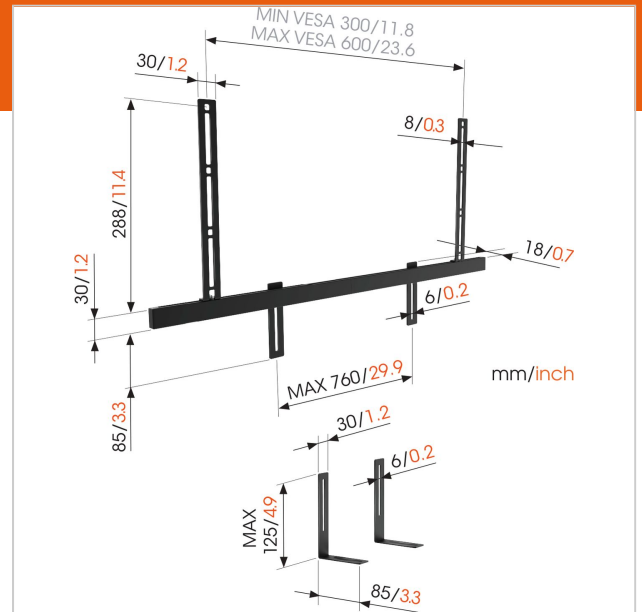

SOUND 3550 Sound Bar Mount

Article number (SKU)
Colour

8153550
Black

Key Benefits

- Create the best listening position
- Have sound that turns with your TV
- Easy levelling and installation

Attach your soundbar to your Vogel's full turn wall mount for the most ideal viewing and listening experience. A universal sound bar mounting solution for every major audio brand

SOUND 3550 is exactly what you need to watch TV from every angle without compromising sound quality. Combine this sound bar mount with our Vogel's full turn TV wall mount.

Adaptable to any type of sound bar solution

The SOUND 3550 is easily customizable for multiple sizes and sound bar shapes such as Sonos Beam, Sonos Playbar and Bose (Sound Touch). On top, this universal sound bar mount is made and finished with premium black steel and aluminium for a durable finish. Ideal for light and heavy sound bar solutions. The SOUND 3550, is a sound bar mount that can handle any sound bar with a weight of up to 6,5 kg (14,3 lbs). It offers a solution for both light and heavy sound bar solutions. It supports all the major brands such as Sonos, Bose, Samsung, LG, Heos, Panasonic, JBL, Harmon and Kardon and Yamaha as well as other subbrands.