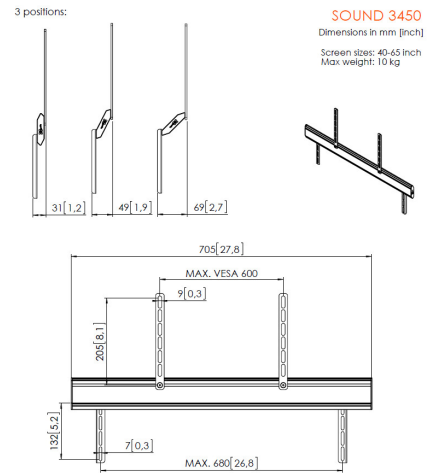

SOUND 3450 UNIVERSAL SOUND BAR MOUNT

THE PERFECT WAY TO IMPROVE YOUR VIEWING AND LISTENING EXPERIENCE WITH YOUR FLAT SCREEN TV BY ADDING VOGEL'S SOUND BAR MOUNT SOUND 3450.

EASY MOUNTING OF SOUND BAR TO TV IN COMBINATION WITH TV WALL MOUNT. HEIGHT AND DEPTH ADJUSTABLE. SOUND ALWAYS TURNS WITH THE TV.

FEATURES

- EASY MOUNTING
- UNIVERSAL

LOGISTIC INFORMATION

EAN CODE PRODUCT	8712285326684
NET WEIGHT (KG)	1.2
SINGLE BOX WIDTH (MM)	107
SINGLE BOX LENGTH (MM)	821
SINGLE BOX HEIGHT (MM)	45