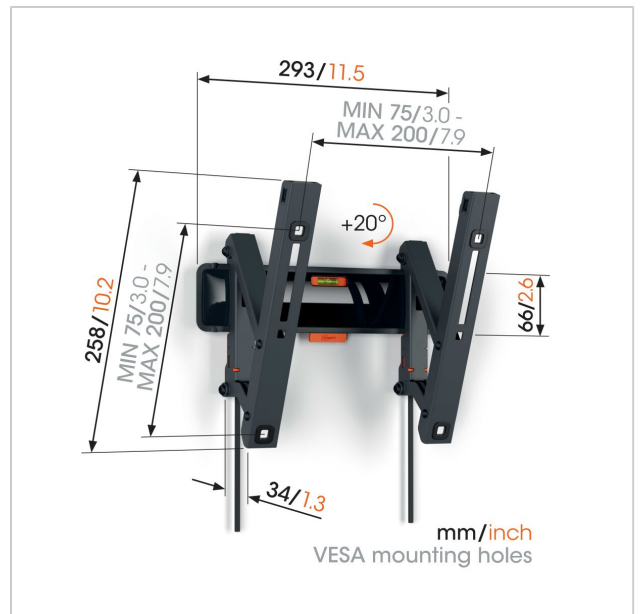

TVM 3215 Tilting TV Wall Mount

Article number (SKU)
Colour

3832150
Black

Key Benefits

- Effortless tilting - Avoid reflections and tilt up to 20°
- Family friendly TV watching - Easy to use, safe for your family
- Lock your TV with a single click through ClickLoc™
- Spirit level included
- Protective TV patches - Protect the rear of your TV with soft protective patches

Stylish and safe: tilting TV wall mount for TVs from 19 to 43 inches

With this COMFORT Tilt TV wall mount, you are choosing style, safety and a pleasant viewing experience. The wall mount is ideal for when your TV is mounted a bit higher on the wall, for example in the bedroom. You can tilt it up to 20° to create the ideal viewing angle. The TV wall mount is suitable for TVs from 19 to 43 inches and weighing up to 15 kg.

TVM 3215 Tilting TV Wall Mount

VOGEL'S HOLDING BV 2019 (c) All rights reserved.
 Subject to printing errors, technical and price amendments.
 Date:2021-08-26

www.vogels.com

Specifications

| | |
|-----------------------------------|-----------------|
| Product type number | TVM 3210 Series |
| Article number (SKU) | 3832150 |
| Colour | Black |
| EAN single box | 8712285347641 |
| Product size | S |
| Height | 258 |
| Width | 293 |
| TÜV certified | Yes |
| Tilt | Tilt up to 20° |
| Guarantee | 10 years |
| Min. screen size (inch) | 19 |
| Max. screen size (inch) | 43 |
| Max. weight load (kg) | 15 |
| Max. bolt size | M8 |
| Max. height of interface (mm) | 258 |
| Max. width of interface (mm) | 293 |
| Max. horizontal hole pattern (mm) | 200 |
| Max. vertical hole pattern (mm) | 200 |
| Min. distance to the wall (mm) | 33 |
| Min. horizontal hole pattern (mm) | 75 |
| Min. vertical hole pattern (mm) | 75 |
| Spirit level included | Yes |
| What's in the box | • Wall mount |