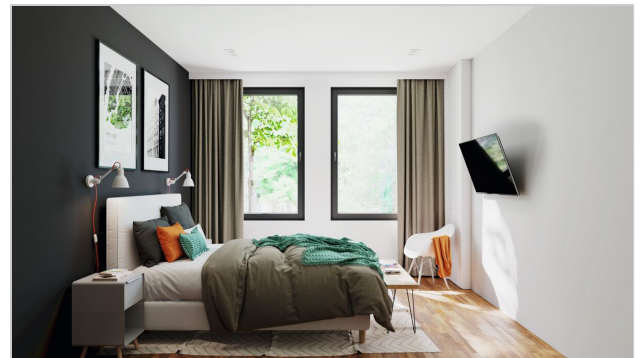

TVM 3215 Tilting TV Wall Mount

Article number (SKU)
Colour

3832150
Black

Key Benefits

- Effortless tilting - Avoid reflections and tilt up to 20°
- Family friendly TV watching - Easy to use, safe for your family
- Lock your TV with a single click through ClickLoc™
- Spirit level included
- Protective TV patches - Protect the rear of your TV with soft protective patches

Stylish and safe: tilting TV wall mount for TVs from 19 to 43 inches

With this COMFORT Tilt TV wall mount, you are choosing style, safety and a pleasant viewing experience. The wall mount is ideal for when your TV is mounted a bit higher on the wall, for example in the bedroom. You can tilt it up to 20° to create the ideal viewing angle. The TV wall mount is suitable for TVs from 19 to 43 inches and weighing up to 15 kg.

Your TV nice and safely mounted

You only really enjoy your TV when you know that it is mounted nice and safely. The stylish COMFORT Tilt TV wall mount gives you that certainty. The wall mount is made for years of intensive use. Secure locking with an audible click The COMFORT Tilt TV wall mount is equipped with the unique ClickLoc™ security system. This system allows you to easily lock or release your TV from the wall mount. The audible click means that you can be sure your TV is securely locked in place. Soft patches on the TV wall mount protect the back of your TV while it is being mounted. TÜV certified COMFORT Tilt TV wall mounts are TÜV certified and tested to three times their maximum weight capacity. As a result, they meet the highest safety requirements. Easy to install Installing the COMFORT Tilt TV wall mount is quick and easy. To help you along, we have already included a drilling template, screws and Fischer® DuoPower plugs in the packaging. The wall mount itself has a built-in spirit level. You can read how to install everything in the Quick Installation Guide. You can also view the detailed manual and the special installation video online.