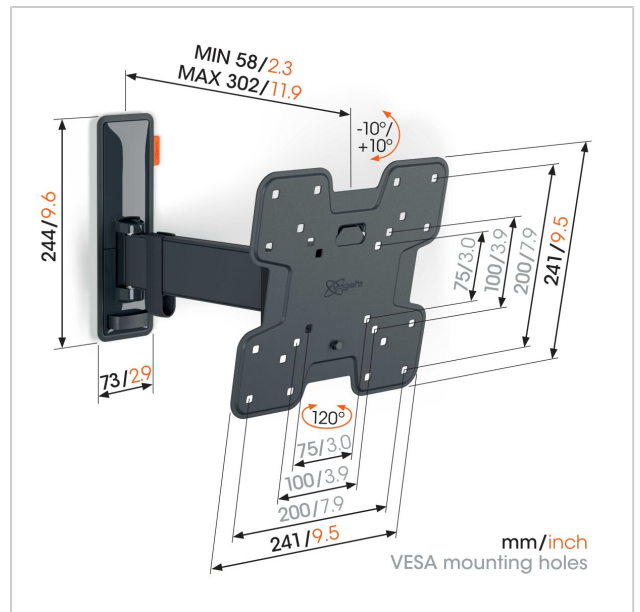

TVM 3225 Full-Motion TV Wall Mount

Article number (SKU)
Colour

3832250
Black

Key Benefits

- Smooth OneFinger™ Movement
- Keep your TV always level (horizontally and vertically)
- Cable clip included: Guide your cables from TV to wall
- Effortless tilting - Avoid reflections and tilt up to -10° up to 10°
- Smoothly turn your TV up to 120°

Stylish and safe: full-motion TV wall mount for TVs from 19 to 43 inches

Safety, design and viewing comfort go hand in hand with this stylish COMFORT Full-Motion TV wall mount. The wall mount is specially designed for intensive use. It is very sturdy and guarantees an optimal viewing experience. You can turn the wall mount up to 120° and tilt it 20° (10° forwards and backwards). The wall mount is suitable for TVs from 19 to 43 inches and weighing up to 15 kg.

TVM 3225 Full-Motion TV Wall Mount

www.vogels.com

VOGEL'S HOLDING BV 2019 (c) All rights reserved.
Subject to printing errors, technical and price amendments.
Date:2021-08-26

Specifications

Product type number	TVM 3220 Series	Number of pivot points	2
Article number (SKU)	3832250	Spirit level included	Yes
Colour	Black	Universal or fixed hole pattern	Fixed
EAN single box	8712285347665	What's in the box	<ul style="list-style-type: none">• Wall mount• Cable clip• Wall mounting kit with fischer® Duo Power plugs• TV fasteners kit• Protective TV patches• Spirit level• Quick Installation Guide• DrillRight™ AR app• Drilling template
Product size	S		
Height	241		
Width	241		
TÜV certified	Yes		
Tilt	Tilt up to 20°		
Turn	Up to 120°		
Guarantee	10 years		
Min. screen size (inch)	19		
Max. screen size (inch)	43		
Max. weight load (kg)	15		
Max. bolt size	M8		
Max. height of interface (mm)	241		
Max. width of interface (mm)	241		
Cable management	Cable clip		
Max. distance to the wall (mm)	302		
Max. horizontal hole pattern (mm)	200		
Max. vertical hole pattern (mm)	200		
Min. distance to the wall (mm)	58		
Min. horizontal hole pattern (mm)	75		
Min. vertical hole pattern (mm)	75		