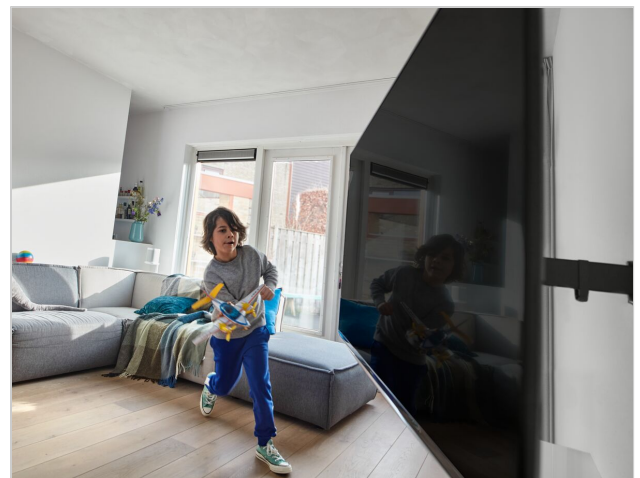

TVM 3225 Full-Motion TV Wall Mount

Article number (SKU)
Colour

3832250
Black

Key Benefits

- Smooth OneFinger™ Movement
- Keep your TV always level (horizontally and vertically)
- Cable clip included: Guide your cables from TV to wall
- Effortless tilting - Avoid reflections and tilt up to -10° up to 10°
- Smoothly turn your TV up to 120°

Stylish and safe: full-motion TV wall mount for TVs from 19 to 43 inches

Safety, design and viewing comfort go hand in hand with this stylish COMFORT Full-Motion TV wall mount. The wall mount is specially designed for intensive use. It is very sturdy and guarantees an optimal viewing experience. You can turn the wall mount up to 120° and tilt it 20° (10° forwards and backwards). The wall mount is suitable for TVs from 19 to 43 inches and weighing up to 15 kg.

Optimal enjoyment of your TV

You want to enjoy your TV to the max. The COMFORT Full-Motion TV wall mount makes this possible. You can set the ideal viewing angle with just one finger, as the wall mount features One-Finger™ Movement. The secret is in the special bearings. This makes turning your TV very smooth and easy. Easy installation Your COMFORT Full-Motion TV wall mount is easy to install. Vogel's makes things easy for you in every way. A drilling template, screws, Fischer® DuoPower plugs, cable tie and spirit level are included in the packaging. To mark out the first drill hole, use our free DrillRight™ AR App. Quick installation instructions can be found in the Quick Installation Guide. A detailed manual and installation video are available online. TÜV certified COMFORT Full-Motion TV wall mounts are TÜV certified. This means, among other things, that they have been successfully tested to three times their maximum weight capacity. As a result, they meet the highest safety requirements. COMFORT Full-Motion TV wall mounts come with a 10-year guarantee.