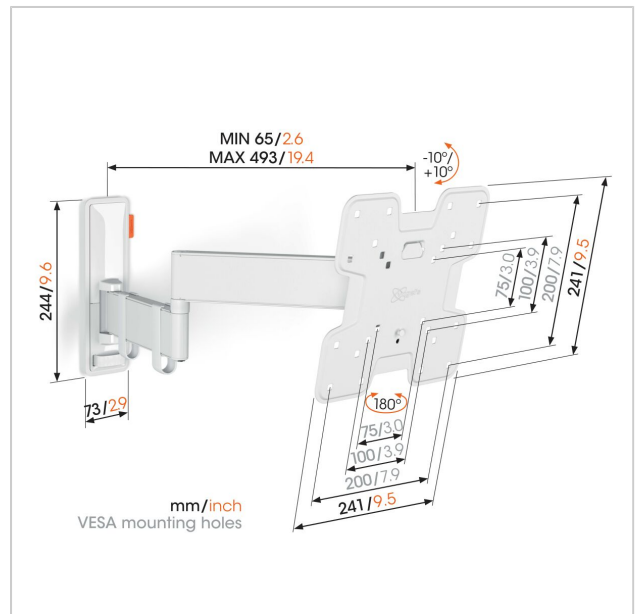

Enjoy your TV from every angle

With the COMFORT Full-Motion+ TV wall mount, you can enjoy your TV from all angles. Enter your TV model on this page and our tool will calculate the actual rotation angle of your TV! Thanks to One-Finger™ Movement, you can rotate the screen to the ideal position with just one finger. Special bearings ensure that the wall mount turns extremely smoothly and easily. Ease of installation Installing your COMFORT Full-Motion+ TV wall mount is easy. Vogel's also gives you a helping hand. A drilling template, screws, Fischer® DuoPower plugs, cable ties and spirit level are included in the packaging. Marking out the first drill hole is easy with our free DrillRight™ AR App and all installation instructions are concisely described in the Quick Installation Guide. The detailed manual and installation video are available online. Guaranteed safe COMFORT Full-Motion+ TV wall mounts meet the highest safety requirements. They have been successfully tested to three times their maximum weight capacity and therefore carry the TÜV certificate. COMFORT Full-Motion+ TV wall mounts come with a 10-year guarantee.