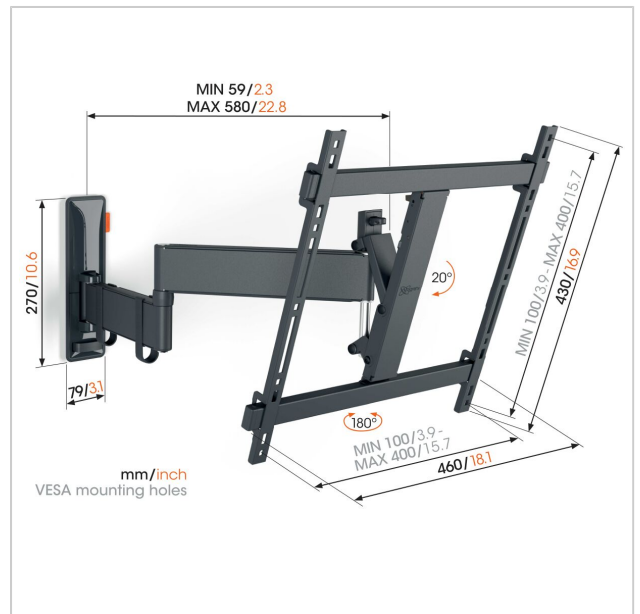

TVM 3445 Full-Motion TV Wall Mount (black)

Article number (SKU) 3834450
Colour Black

Key Benefits

- Smooth OneFinger™ Movement
- Keep your TV always level (horizontally and vertically)
- Cable clips included: Guide your cables from TV to wall
- Easily lock and release with TiltAnchor™
- Turn your TV up to 180° thanks to long arms of 58 cm

Stylish and safe: full-motion TV wall mount for TVs from 32 to 65 inches

Would you like to enjoy your TV optimally from anywhere in the room? And are you therefore looking for a stylish but sturdy TV wall mount so that your TV is secure? This COMFORT Full-Motion+ TV wall mount is perfect for you. You can turn the wall mount up to 180° and tilt it up to 20°. The wall mount is suitable for TVs from 32 to 65 inches and weighing up to 25 kg.

TVM 3445 Full-Motion TV Wall Mount (black)

www.vogels.com

VOGEL'S HOLDING BV 2019 (c) All rights reserved.
Subject to printing errors, technical and price amendments.
Date:2021-08-26

Specifications

Product type number	TVM 3440 Series	Number of pivot points	3
Article number (SKU)	3834450	Spirit level included	Yes
Colour	Black	What's in the box	<ul style="list-style-type: none"> • Wall mount • Cable clips • Wall mounting kit with fischer® Duo Power plugs • TV fasteners kit • Protective TV patches • Spirit level • Quick Installation Guide • DrillRight™ AR app • Drilling template
EAN single box	8712285347788		
Product size	M		
Height	430		
Width	460		
TÜV certified	Yes		
Tilt	Tilt up to 20°		
Turn	Up to 180°		
Guarantee	10 years		
Min. screen size (inch)	32		
Max. screen size (inch)	65		
Max. weight load (kg)	25		
Max. bolt size	M8		
Max. height of interface (mm)	430		
Max. width of interface (mm)	460		
Cable management	Cable clips		
Max. distance to the wall (mm)	580		
Max. horizontal hole pattern (mm)	400		
Max. vertical hole pattern (mm)	400		
Min. distance to the wall (mm)	59		
Min. horizontal hole pattern (mm)	100		
Min. vertical hole pattern (mm)	100		