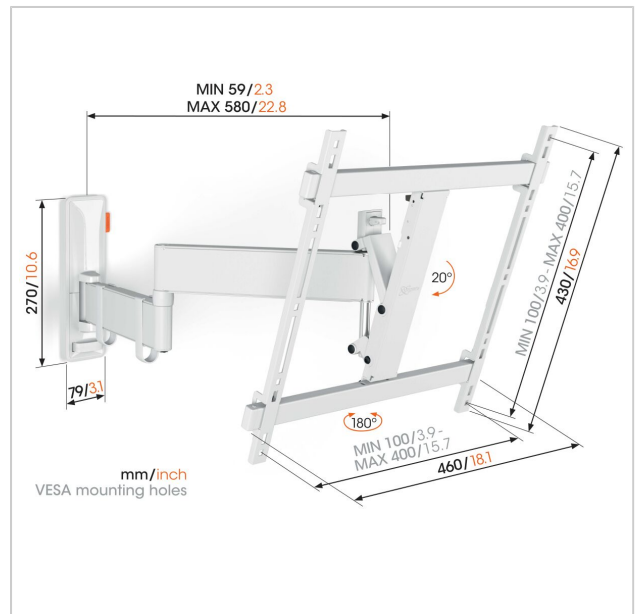

TVM 3445 Full-Motion TV Wall Mount (white)

Article number (SKU)
Colour

3834451
White

Key Benefits

- Smooth OneFinger™ Movement
- Keep your TV always level (horizontally and vertically)
- Cable clips included: Guide your cables from TV to wall
- Easily lock and release with TiltAnchor™
- Turn your TV up to 180° thanks to long arms of 58 cm

Stylish and safe: full-motion TV wall mount for TVs from 32 to 65 inches

Would you like to enjoy your TV optimally from anywhere in the room? And are you therefore looking for a stylish but sturdy TV wall mount so that your TV is secure? This COMFORT Full-Motion+ TV wall mount is perfect for you. You can turn the wall mount up to 180° and tilt it up to 20°. The wall mount is suitable for TVs from 32 to 65 inches and weighing up to 25 kg.

Pleasant user experience