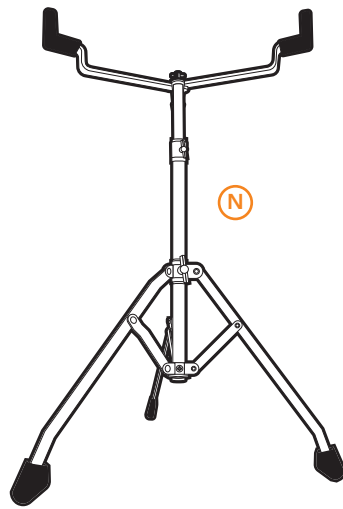

RACK TOM (SMALL)

RACK TOM (SMALL)

RACK TOM (LARGE)

RACK TOM (LARGE)

TOM INSTALLATION

CRASH CYMBAL

4.

HI HAT

HI HAT

SNARE DRUM

SNARE DRUM

STOOL

COMPLETED

KETTLESTRING LANE | YORK | YO30 4XF | UNITED KINGDOM
METALLVÄGEN 45A | 195 72 ROSERSBERG | STOCKHOLM | SVERIGE
LAHNSTRASSE 27 | 45478 MÜLHEIM AN DER RUHR | DEUTSCHLAND