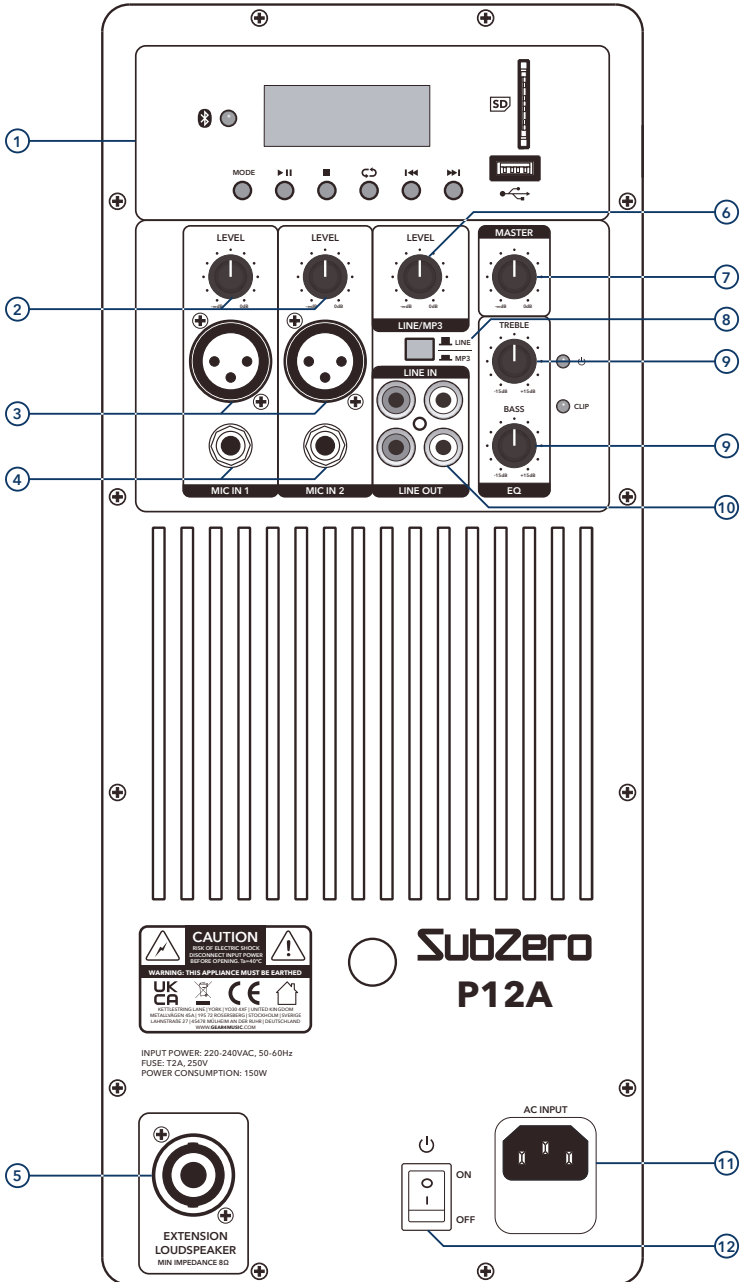

SubZero
P12A

EXTENSION LOUDSPEAKER
MIN IMPEDANCE 8Ω

AC INPUT

ON
OFF