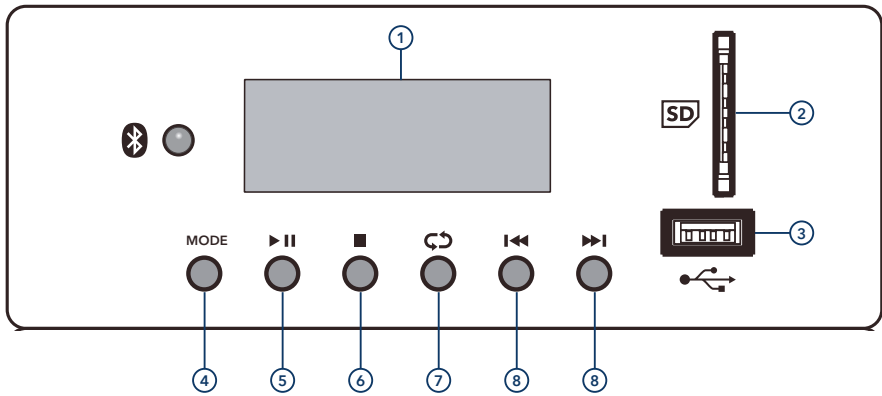

7. MASTER

Use this knob to adjust the global volume of the speaker, including the output of the media player.

8. LINE / MP3

Press this button to switch between line and MP3 playback.

9. EQ

Use the 2-band EQ to fine tune the bass and treble response of the speaker.

10. LINE IN / LINE OUT

Use these inputs to connect external audio devices and send line output audio to an additional speaker or mixer.

11. AC INPUT

Connect your power source to the mains here.

12. POWER

Use this button to turn the speaker on/off.

DIGITAL MEDIA PLAYER

1. DISPLAY

This screen displays all relevant information.

2. SD / MMC

Insert an SD card here to playback MP3 audio files.

3. USB

Insert a USB card here to playback MP3 audio files.

4. MODE