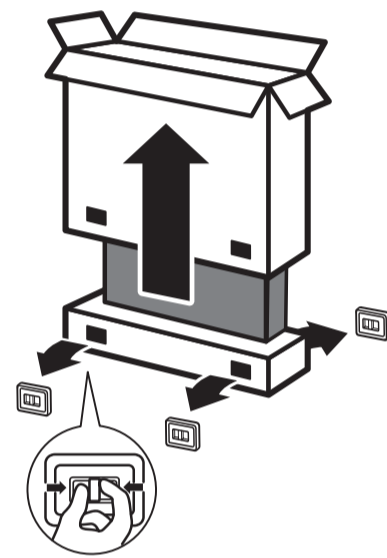

8535 / 8555 series

Quick Start Guide

A

1

2

3

4

5

6

7

8

9