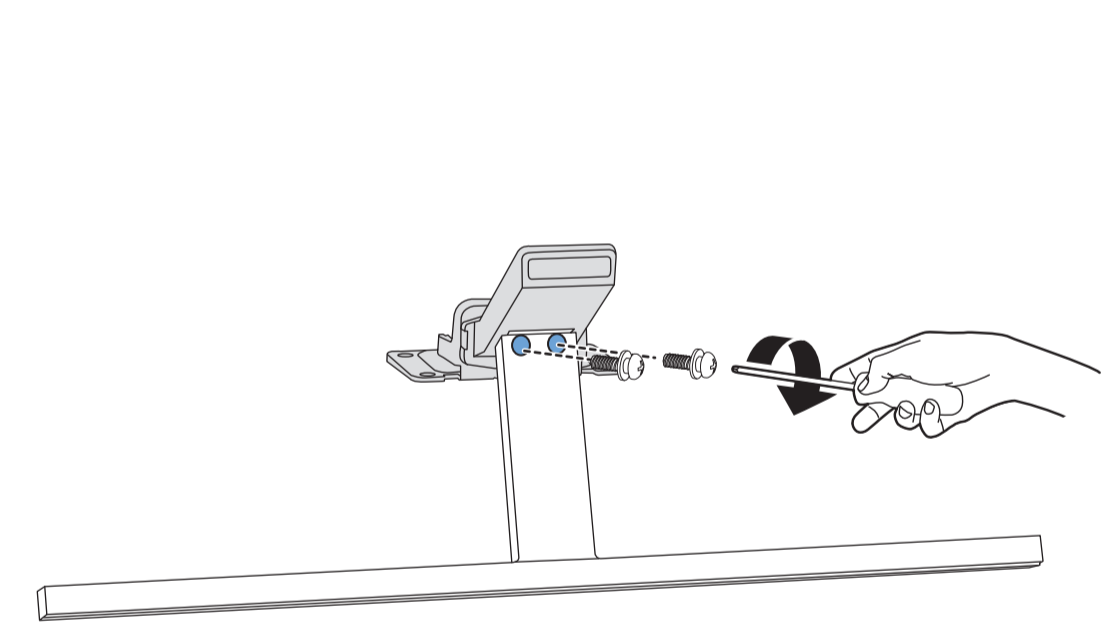

8535 / 8555 series

Quick Start Guide

A

1

2

3

4

5

6

7

8

9