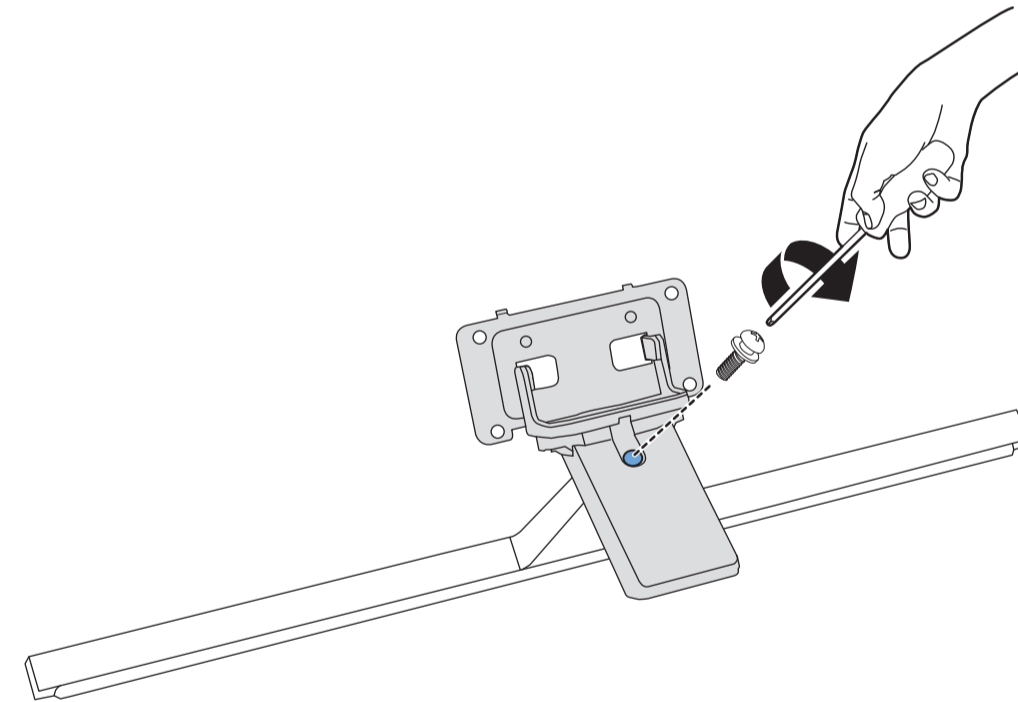

8535 / 8555 series

Quick Start Guide

A

1

2

3

4

5

6

7

8

9