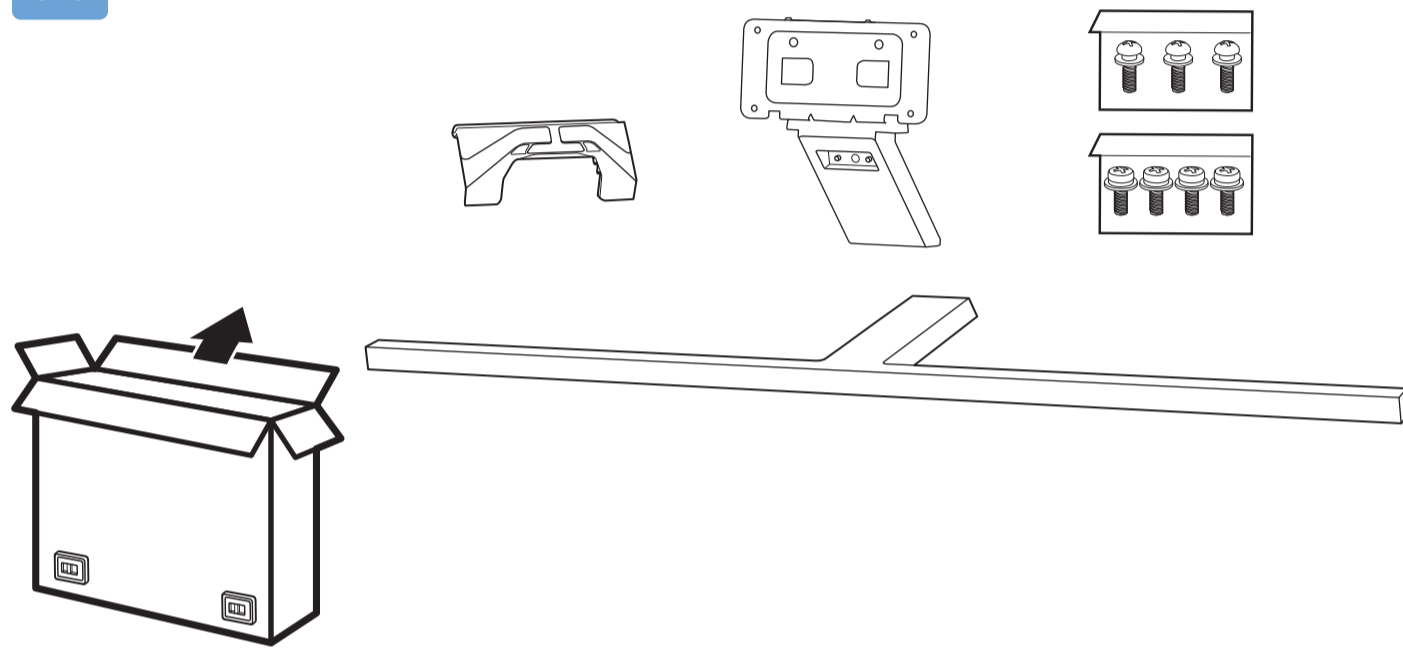

8535 / 8555 series

Quick Start Guide

A

1

2

3

4

5

6

7

8

9