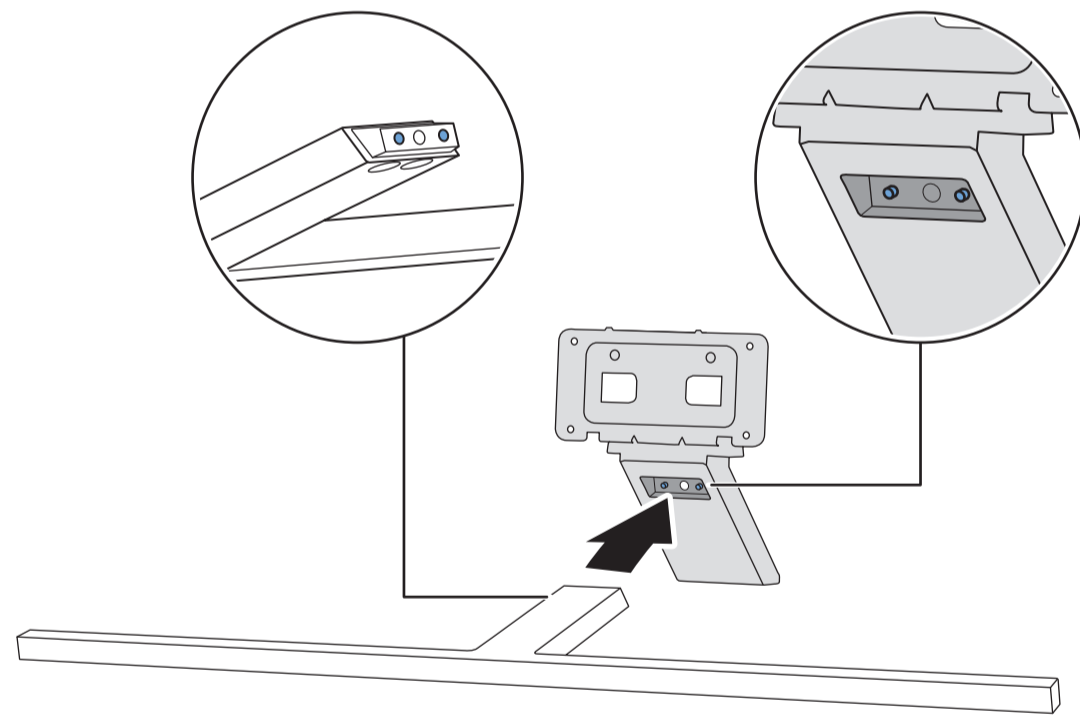

8535 / 8555 series

Quick Start Guide

A

1

2

3

4

5

6

7

8

9