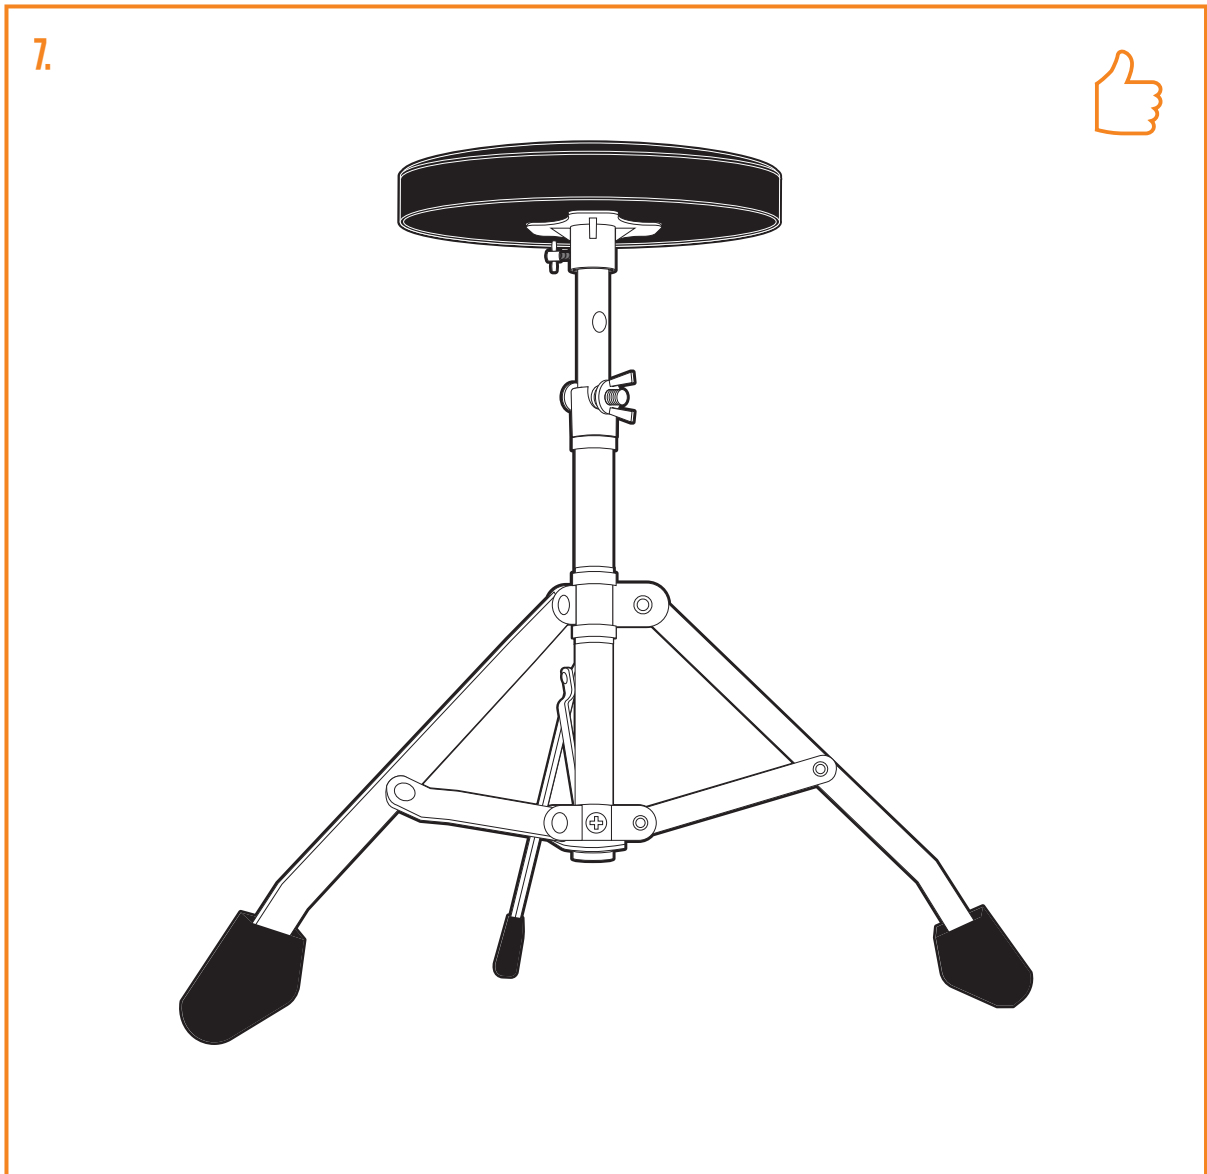

KICK DRUM

KICK DRUM

KICK DRUM

KICK PEDAL

KICK PEDAL

RACK TOM

C

S

A

CRASH CYMBAL

4.

SNARE DRUM

STOOL

COMPLETED

KETTLESTRING LANE | YORK | YO30 4XF | UNITED KINGDOM
METALLVÄGEN 45A | 195 72 ROSERSBERG | STOCKHOLM | SVERIGE
LAHNSTRASSE 27 | 45478 MÜLHEIM AN DER RUHR | DEUTSCHLAND