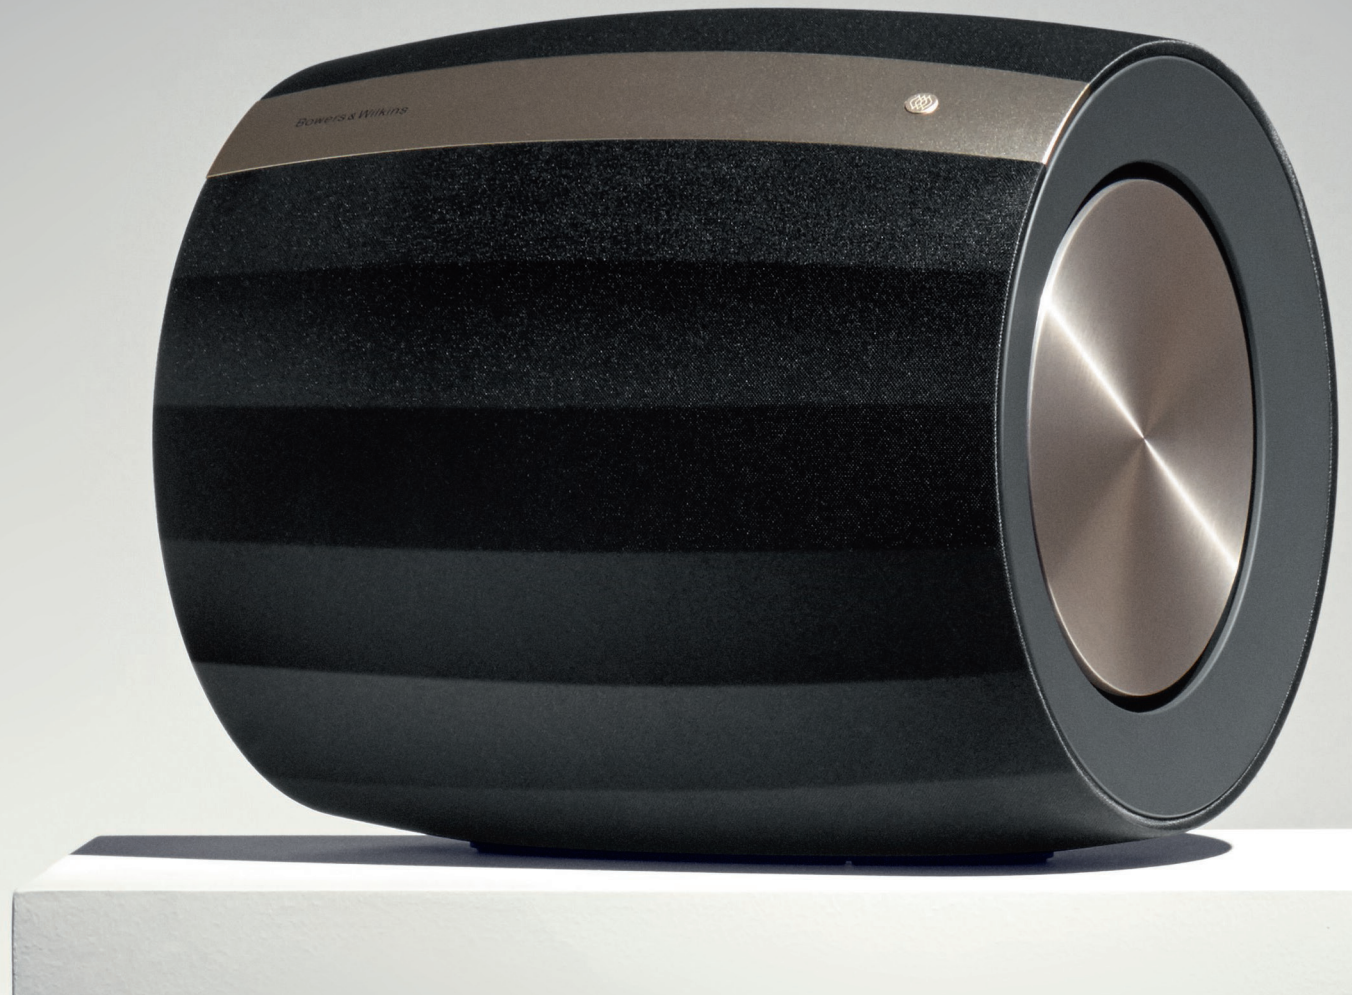

FORMATION BASS

Formation Bass is an innovative wireless subwoofer for both home cinema and music use, using powerful digital power amplification with dual-opposed drive units for minimal distortion. It's all under the control of DSP processing featuring Dynamic EQ, analysing its performance in real time for optimal sound quality. Couple this with its elegant cylindrical enclosure, designed for rigidity and reduced resonance, and you have a subwoofer able to play louder and harder without distortion, delivering clean bass you can really feel.