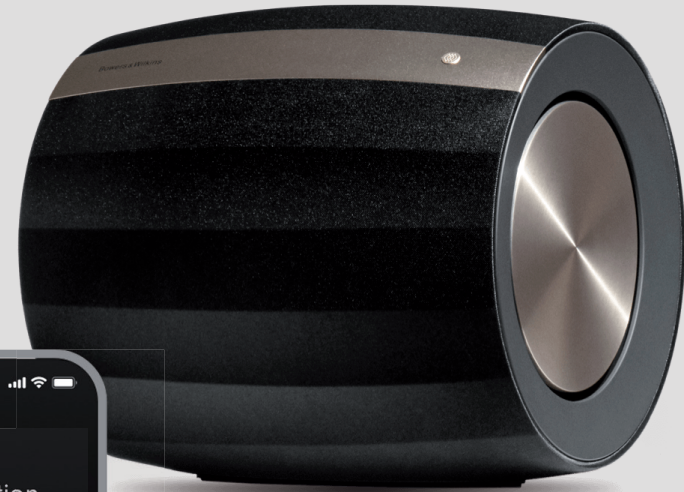

QUICK & EASY SET-UP

The Bowers & Wilkins Home App makes it simple to set-up your first Formation® speaker: just choose which model you're using, tell the app in which room it will be located, and then connect it to the network. Adding more Formation® products is just as simple, with the app 'walking you through' the process, so you can quickly set up a whole-home high-resolution wireless audio system.

As well as streaming your own music stored on a computer or NAS drive on your network, Formation® offers a wide range of online streaming possibilities. You can play music directly from portable devices using AirPlay 2 or Bluetooth, use Formation to browse and play music from Spotify, or integrate a Formation® system with Roon, giving access to Tidal and Qobuz high-resolution music, along with a world of Internet radio content.

Compatible with: