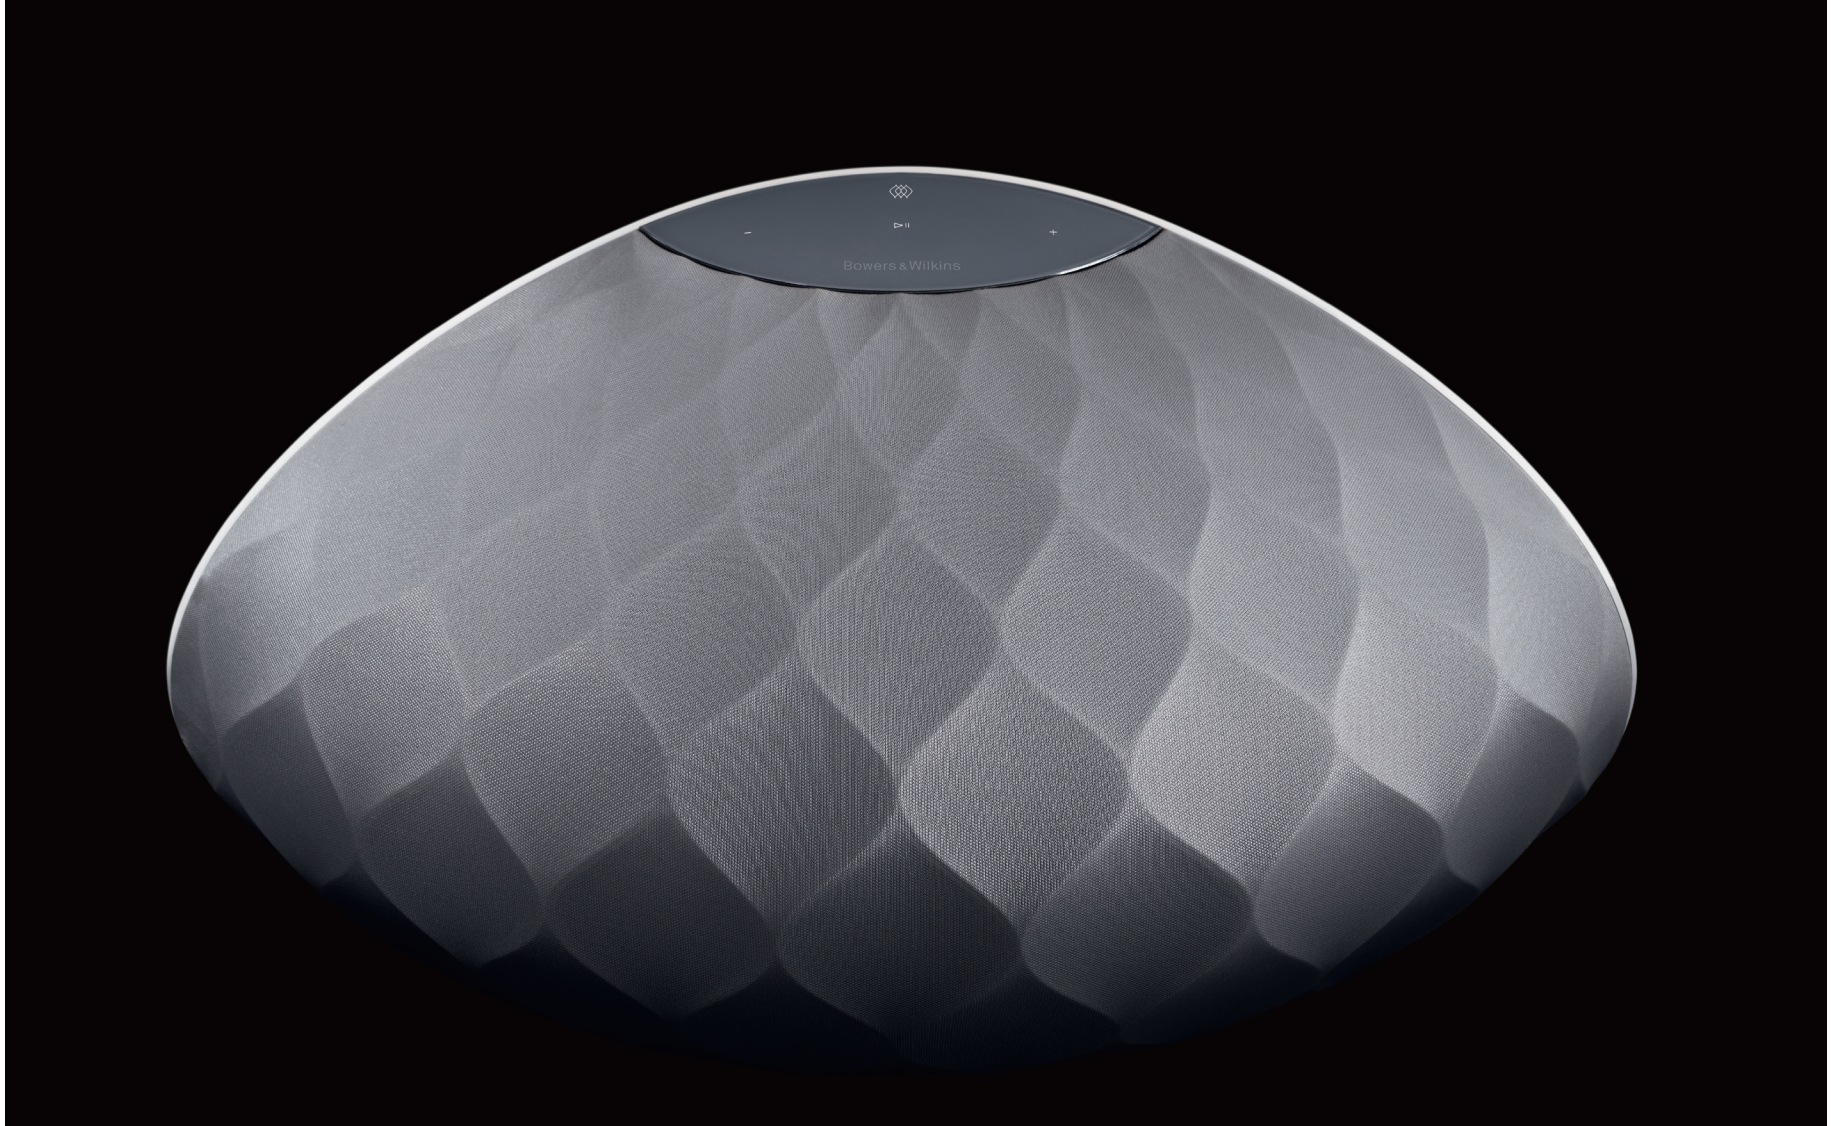

FORMATION WEDGE

Formation Wedge is a unique solution for those locations where you want room-filling sound, but don't want conventional speakers. This sculptural, elliptical design arranges its drive units – twin Decoupled Double Dome tweeters, twin FST midrange units and a central subwoofer – in a 120-degree arc, delivering a precise stereo image in any room. Not only will Formation Wedge be a real talking point in your home, it also offers legendary Bowers & Wilkins audio quality – wirelessly.