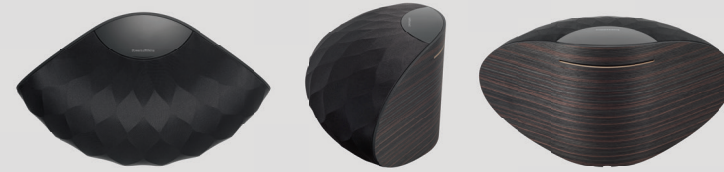

FORMATION WEDGE

Description	Wireless Music System
Technical features	Apple® AirPlay 2® technology, Spotify® Connect, Roon Ready, Bluetooth In, Digital Signal Processing (DSP), Digital amplifier, Dynamic EQ
Drive units	2 x 25mm (1 in) Decoupled Double Dome tweeter 2 x 90 mm (3.5 in) FST midrange 1 x 150mm (6 in) subwoofer
Frequency response	35Hz to 28kHz
Amplifier power output	2 x 40W (tweeter) 2 x 40W (midrange) 1 x 80W (subwoofer)
Input voltage	100V - 240V - 50/60Hz
Power consumption	Below 6 Watts (Sleep)*
Connections	Network (RJ45 Ethernet/Wi-Fi), USB - service only
Bluetooth	Bluetooth® v4.1, Class 2, aptX HD, AAC, SBC
Dimensions	Height: 232mm (9.1 in), width: 440mm (17.3 in), depth: 243mm (9.6 in)
Weight	6.5kg (14.3 lb)
AirPlay 2 compatibility	iPhone, iPad, and iPod touch with iOS 11.4 or later, Apple TV, 4K or Apple TV (4th Generation) with tv OS 11.4 or later, Mac or PC with iTunes 12.8 or later