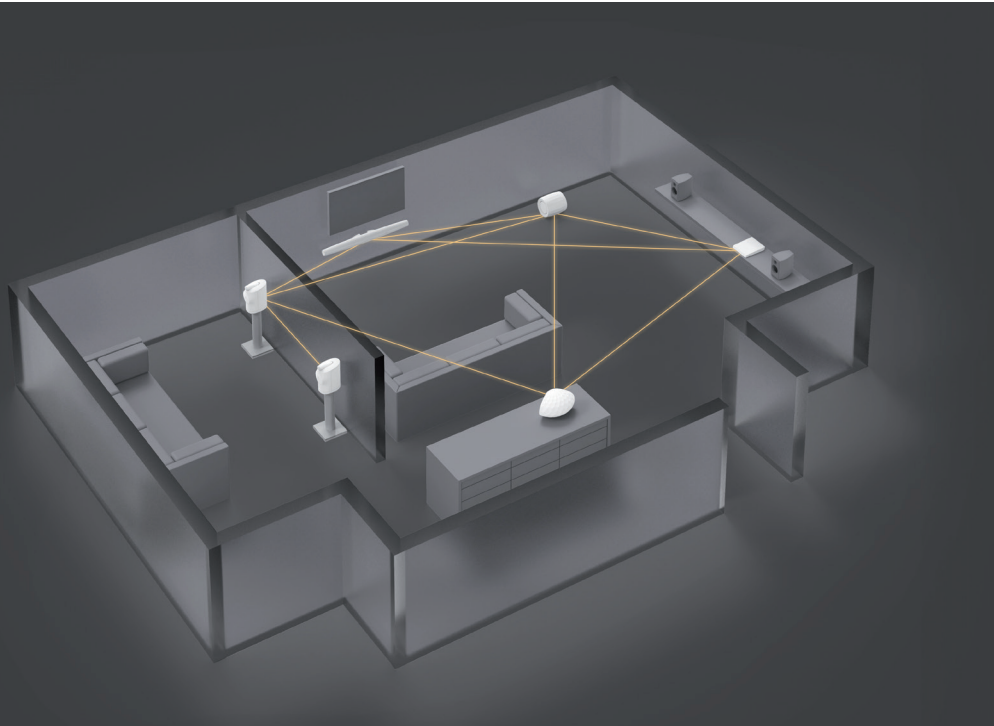

## FORMATION FLEX

The ultimate in clear, big sound - now in a compact and versatile wireless speaker. Formation Flex packs our 600 Series tweeter and woven glass fibre cone woofer technology into a sleek and compact body. Powerful enough to be used independently or in a pair for stereo sound. Sync it with other Formation speakers to create your perfect home audio system or go all in with the Formation Bar and Formation Bass for a brilliant 5.1 surround sound experience. No matter the configuration, you'll get legendary Bowers & Wilkins sound.

## OUR UNIQUE MESH TECHNOLOGY

At the heart of Formation is Formation Wireless mesh technology, giving you a dedicated wireless network to link the speakers and your music.

Unlike conventional wireless multiroom speaker systems, which use your existing home Wi-Fi – and are thus prone to poor quality streaming as a result of multiple devices using the same network – Formation Wireless mesh technology uses an entirely separate high-speed wireless network. This allows the transmission of music at up to 96kHz/24-bit quality with extraordinary precision, providing perfect synchronisation between all the Formation speakers.

This precision, giving in-room synchronisation of less than one microsecond, means all your Formation speakers will be perfectly in sync. In busy Wi-Fi environments, such as most modern homes, this robust mesh technology ensures uninterrupted listening even with multiple Formation 'zones', all under the control of a simple app. It's easy to set up and use, and simple to add extra speakers when required, or integrate Formation components with your existing hi-fi system.