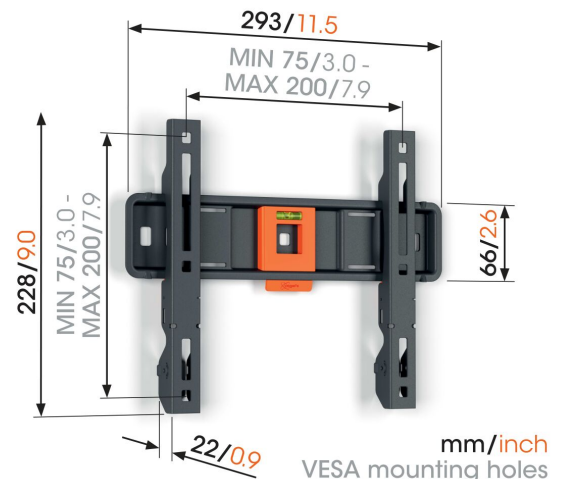

TVM 1205 Fixed TV Wall Mount

Key Benefits

- Minimal distance to the wall (only 2.2 cm)
- SoffLock™: secure your TV simply
- Spirit level included

Flat TV wall mount for TVs from 19 to 50 inches

Mount your TV on the wall quickly and easily? This no-nonsense TV wall mount from the QUICK Fixed series is the perfect solution. The TV wall mount is suitable for TVs from 19 to 50 inches and weighing up to 30 kg. There is only 2.2 cm between the TV and the wall. The QUICK Fixed TV wall mount cannot be turned or tilted. It is therefore ideally suited to situations in which you sit directly in front of the TV.

TVM 1205 Fixed TV Wall Mount

Specifications

Article number (SKU)	1812050
Colour	Black
EAN single box	8712285347467
Product size	S
Height	228
Width	293
Depth	22
TÜV certified	Yes
Guarantee	5 years
Min. screen size (inch)	19
Max. screen size (inch)	50
Max. weight load (kg)	30
Min. hole pattern	75mm x 75mm
Max. hole pattern	200mm x 200mm
Max. bolt size	M8
Max. height of interface (mm)	228
Max. width of interface (mm)	293
Max. horizontal hole pattern (mm)	200
Max. vertical hole pattern (mm)	200
Min. distance to the wall (mm)	22
Spirit level included	Yes
Universal or fixed hole pattern	Universal