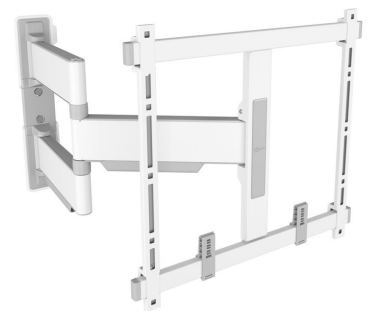

TVM 5445 Full-Motion TV Wall Mount (white)

Key Benefits

- Ultra slim and strong - Only 4 cm from the wall, ideal for large OLED/QLED TVs
- Smooth OneFinger™ Movement - Thanks to coated bearings and precision steel shafts
- Perfectly level installation - Free spirit level included
- 2D-Levelling: Keep your TV always level - Precise after-installation leveling (horizontally and vertically)
- Protective TV patches - Protect the rear of your TV with soft protective patches

Full-motion, ultra-slim TV wall mount for high-end TVs from 32 to 65 inches

With the elegant ELITE Full-Motion+ TV wall mount, you're choosing design and performance. The wall mount is specially designed for TVs from 32 to 65 inches in size and weighing up to 35 kg, and can be turned up to 180°, allowing you to optimally enjoy your TV from any corner in the room. In the starting position, there is only 4 cm between the TV and the wall. Available in White and Platinum Grey colours.

mm/inch
VESA mounting holes

TVM 5445 Full-Motion TV Wall Mount (white)

Specifications

Article number (SKU)	5854451
Colour	White
EAN single box	8712285355028
Product size	M
TÜV certified	Yes
Turn	Up to 180°
Guarantee	15 years
Min. screen size (inch)	32
Max. screen size (inch)	65
Max. weight load (kg)	35
Max. bolt size	M8
Max. height of interface (mm)	425
Max. width of interface (mm)	460
Cable management	Cable fingers for cable management on the back of your TV CIS® Cable Inlay System
Max. distance to the wall (mm)	562
Max. horizontal hole pattern (mm)	400
Max. vertical hole pattern (mm)	400
Min. distance to the wall (mm)	40
Min. horizontal hole pattern (mm)	100
Min. vertical hole pattern (mm)	100
Number of pivot points	3
Spirit level included	Yes