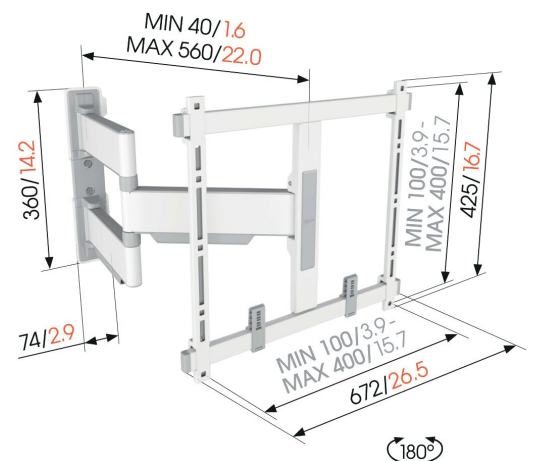

TVM 5445 Full-Motion TV Wall Mount (white)

Key Benefits

- Ultra slim and strong - Only 4 cm from the wall, ideal for large OLED/QLED TVs
- Smooth OneFinger™ Movement - Thanks to coated bearings and precision steel shafts
- Perfectly level installation - Free spirit level included
- 2D-Levelling: Keep your TV always level - Precise after-installation leveling (horizontally and vertically)
- Protective TV patches - Protect the rear of your TV with soft protective patches

Full-motion, ultra-slim TV wall mount for high-end TVs from 32 to 65 inches

With the elegant ELITE Full-Motion+ TV wall mount, you're choosing design and performance. The wall mount is specially designed for TVs from 32 to 65 inches in size and weighing up to 35 kg, and can be turned up to 180°, allowing you to optimally enjoy your TV from any corner in the room. In the starting position, there is only 4 cm between the TV and the wall. Available in White and Platinum Grey colours.

mm/inch
VESA mounting holes

TVM 5445 Full-Motion TV Wall Mount (white)

Specifications

Article number (SKU)	5854451
Colour	White
EAN single box	8712285355028
Product size	M
TÜV certified	Yes
Turn	Up to 180°
Guarantee	15 years
Min. screen size (inch)	32
Max. screen size (inch)	65
Max. weight load (kg)	35
Max. bolt size	M8
Max. height of interface (mm)	425
Max. width of interface (mm)	460
Cable management	Cable fingers for cable management on the back of your TV CIS® Cable Inlay System
Max. distance to the wall (mm)	562
Max. horizontal hole pattern (mm)	400
Max. vertical hole pattern (mm)	400
Min. distance to the wall (mm)	40
Min. horizontal hole pattern (mm)	100
Min. vertical hole pattern (mm)	100
Number of pivot points	3
Spirit level included	Yes