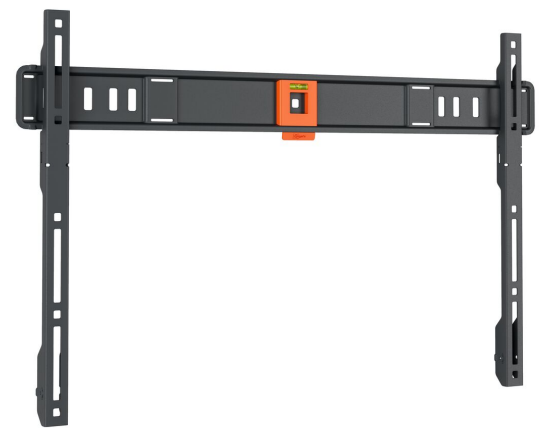

TVM 1605 Fixed TV Wall Mount

Key Benefits

- Minimal distance to the wall (only 2.2 cm)
- SoffLock™: secure your TV simply
- Spirit level included

Flat TV wall mount for TVs from 40 to 100 inches

Want to mount your beautiful flat screen TV on the wall quickly and easily? This QUICK Fixed TV wall mount makes it easy. The TV wall mount is suitable for TVs from 40 to 100 inches and weighing up to 75 kg. The wall mount fixes your TV firmly in place. It has no turn or tilt function. Installation takes 20 minutes at most. The result is a TV mounted quickly, safely and super-tight to the wall. The space between the TV and the wall is only 2.2 cm.

TVM 1605 Fixed TV Wall Mount

Specifications

Article number (SKU)	1816050
Colour	Black
EAN single box	8712285353161
Product size	L
TÜV certified	Yes
Guarantee	5 years
Min. screen size (inch)	40
Max. screen size (inch)	100
Max. weight load (kg)	75
Min. hole pattern	100mm x 100mm
Max. hole pattern	600mm x 400mm
Max. bolt size	M8
Max. height of interface (mm)	428
Max. width of interface (mm)	675
Max. horizontal hole pattern (mm)	600
Max. vertical hole pattern (mm)	400
Min. distance to the wall (mm)	22
Spirit level included	Yes
Universal or fixed hole pattern	Universal