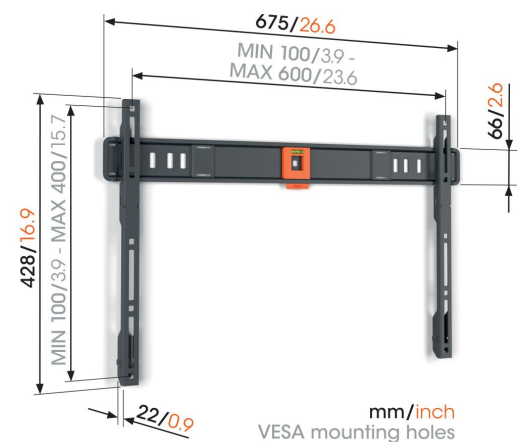

TVM 1605 Fixed TV Wall Mount

Key Benefits

- Minimal distance to the wall (only 2.2 cm)
- SoffLock™: secure your TV simply
- Spirit level included

Flat TV wall mount for TVs from 40 to 100 inches

Want to mount your beautiful flat screen TV on the wall quickly and easily? This QUICK Fixed TV wall mount makes it easy. The TV wall mount is suitable for TVs from 40 to 100 inches and weighing up to 75 kg. The wall mount fixes your TV firmly in place. It has no turn or tilt function. Installation takes 20 minutes at most. The result is a TV mounted quickly, safely and super-tight to the wall. The space between the TV and the wall is only 2.2 cm.

TVM 1605 Fixed TV Wall Mount

Specifications

Article number (SKU)	1816050
Colour	Black
EAN single box	8712285353161
Product size	L
TÜV certified	Yes
Guarantee	5 years
Min. screen size (inch)	40
Max. screen size (inch)	100
Max. weight load (kg)	75
Min. hole pattern	100mm x 100mm
Max. hole pattern	600mm x 400mm
Max. bolt size	M8
Max. height of interface (mm)	428
Max. width of interface (mm)	675
Max. horizontal hole pattern (mm)	600
Max. vertical hole pattern (mm)	400
Min. distance to the wall (mm)	22
Spirit level included	Yes
Universal or fixed hole pattern	Universal