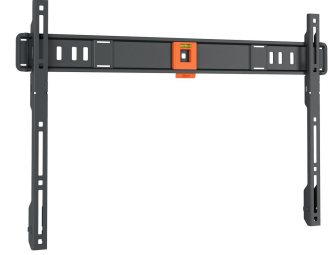

TVM 1605 Fixed TV Wall Mount

Key Benefits

- Minimal distance to the wall (only 2.2 cm)
- SoffLock™: secure your TV simply
- Spirit level included

Flat TV wall mount for TVs from 40 to 100 inches

Want to mount your beautiful flat screen TV on the wall quickly and easily? This QUICK Fixed TV wall mount makes it easy. The TV wall mount is suitable for TVs from 40 to 100 inches and weighing up to 75 kg. The wall mount fixes your TV firmly in place. It has no turn or tilt function. Installation takes 20 minutes at most. The result is a TV mounted quickly, safely and super-tight to the wall. The space between the TV and the wall is only 2.2 cm.

TVM 1605 Fixed TV Wall Mount

Specifications

Article number (SKU)	1816050
Colour	Black
EAN single box	8712285353161
Product size	L
TÜV certified	Yes
Guarantee	5 years
Min. screen size (inch)	40
Max. screen size (inch)	100
Max. weight load (kg)	75
Min. hole pattern	100mm x 100mm
Max. hole pattern	600mm x 400mm
Max. bolt size	M8
Max. height of interface (mm)	428
Max. width of interface (mm)	675
Max. horizontal hole pattern (mm)	600
Max. vertical hole pattern (mm)	400
Min. distance to the wall (mm)	22
Spirit level included	Yes
Universal or fixed hole pattern	Universal