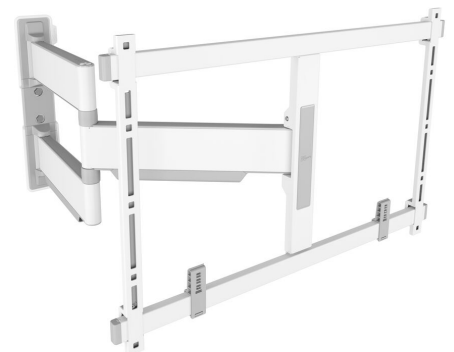

TVM 5645 Full-Motion TV Wall Mount (white)

Key Benefits

- Ultra slim and strong - Only 4 cm from the wall, ideal for large OLED/QLED TVs
- Smooth OneFinger™ Movement - Thanks to coated bearings and precision steel shafts
- Perfectly level installation - Free spirit level included
- 2D-Levelling: Keep your TV always level - Precise after-installation leveling (horizontally and vertically)
- Protective TV patches - Protect the rear of your TV with soft protective patches

Full-motion, ultra-slim TV wall mount for high-end TVs from 40 to 77 inches

The ELITE Full-Motion+ TV wall mount combines minimalistic design with great performance. The wall mount is not only ultra-slim, but also ultra-strong and can be turned up to 180°. In short, the ultimate wall mount for large high-end TVs, such as OLED and QLED TVs. The TV wall mount is suitable for displays from 40 to 77 inches in size and weighing up to 45 kg. In the starting position, your TV is mounted just 4 cm from the wall. Available in the colours White and Platinum Grey.

mm/inch
VESA mounting holes

TVM 5645 Full-Motion TV Wall Mount (white)

Specifications

Article number (SKU)	5856451
Colour	White
EAN single box	8712285355042
Product size	L
TÜV certified	Yes
Turn	Up to 180°
Guarantee	15 years
Min. screen size (inch)	40
Max. screen size (inch)	77
Max. weight load (kg)	45
Max. bolt size	M8
Max. height of interface (mm)	425
Max. width of interface (mm)	660
Cable management	Cable fingers for cable management on the back of your TV CIS® Cable Inlay System
Max. distance to the wall (mm)	652
Max. horizontal hole pattern (mm)	600
Max. vertical hole pattern (mm)	400
Min. distance to the wall (mm)	40
Min. horizontal hole pattern (mm)	100
Min. vertical hole pattern (mm)	100
Number of pivot points	3
Spirit level included	Yes