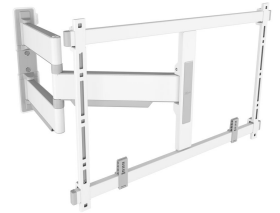

TVM 5645 Full-Motion TV Wall Mount (white)

Key Benefits

- Ultra slim and strong - Only 4 cm from the wall, ideal for large OLED/QLED TVs
- Smooth OneFinger™ Movement - Thanks to coated bearings and precision steel shafts
- Perfectly level installation - Free spirit level included
- 2D-Levelling: Keep your TV always level - Precise after-installation leveling (horizontally and vertically)
- Protective TV patches - Protect the rear of your TV with soft protective patches

Full-motion, ultra-slim TV wall mount for high-end TVs from 40 to 77 inches

The ELITE Full-Motion+ TV wall mount combines minimalistic design with great performance. The wall mount is not only ultra-slim, but also ultra-strong and can be turned up to 180°. In short, the ultimate wall mount for large high-end TVs, such as OLED and QLED TVs. The TV wall mount is suitable for displays from 40 to 77 inches in size and weighing up to 45 kg. In the starting position, your TV is mounted just 4 cm from the wall. Available in the colours White and Platinum Grey.

mm/inch
VESA mounting holes

TVM 5645 Full-Motion TV Wall Mount (white)

Specifications

Article number (SKU)	5856451
Colour	White
EAN single box	8712285355042
Product size	L
TÜV certified	Yes
Turn	Up to 180°
Guarantee	15 years
Min. screen size (inch)	40
Max. screen size (inch)	77
Max. weight load (kg)	45
Max. bolt size	M8
Max. height of interface (mm)	425
Max. width of interface (mm)	660
Cable management	Cable fingers for cable management on the back of your TV CIS® Cable Inlay System
Max. distance to the wall (mm)	652
Max. horizontal hole pattern (mm)	600
Max. vertical hole pattern (mm)	400
Min. distance to the wall (mm)	40
Min. horizontal hole pattern (mm)	100
Min. vertical hole pattern (mm)	100
Number of pivot points	3
Spirit level included	Yes