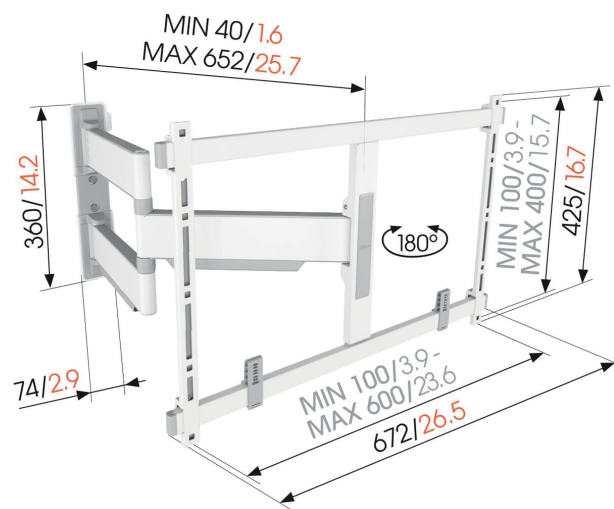

TVM 5645 Full-Motion TV Wall Mount (white)

Key Benefits

- Ultra slim and strong - Only 4 cm from the wall, ideal for large OLED/QLED TVs
- Smooth OneFinger™ Movement - Thanks to coated bearings and precision steel shafts
- Perfectly level installation - Free spirit level included
- 2D-Levelling: Keep your TV always level - Precise after-installation leveling (horizontally and vertically)
- Protective TV patches - Protect the rear of your TV with soft protective patches

Full-motion, ultra-slim TV wall mount for high-end TVs from 40 to 77 inches

The ELITE Full-Motion+ TV wall mount combines minimalistic design with great performance. The wall mount is not only ultra-slim, but also ultra-strong and can be turned up to 180°. In short, the ultimate wall mount for large high-end TVs, such as OLED and QLED TVs. The TV wall mount is suitable for displays from 40 to 77 inches in size and weighing up to 45 kg. In the starting position, your TV is mounted just 4 cm from the wall. Available in the colours White and Platinum Grey.

mm/inch
VESA mounting holes

TVM 5645 Full-Motion TV Wall Mount (white)

Specifications

Article number (SKU)	5856451
Colour	White
EAN single box	8712285355042
Product size	L
TÜV certified	Yes
Turn	Up to 180°
Guarantee	15 years
Min. screen size (inch)	40
Max. screen size (inch)	77
Max. weight load (kg)	45
Max. bolt size	M8
Max. height of interface (mm)	425
Max. width of interface (mm)	660
Cable management	Cable fingers for cable management on the back of your TV CIS® Cable Inlay System
Max. distance to the wall (mm)	652
Max. horizontal hole pattern (mm)	600
Max. vertical hole pattern (mm)	400
Min. distance to the wall (mm)	40
Min. horizontal hole pattern (mm)	100
Min. vertical hole pattern (mm)	100
Number of pivot points	3
Spirit level included	Yes