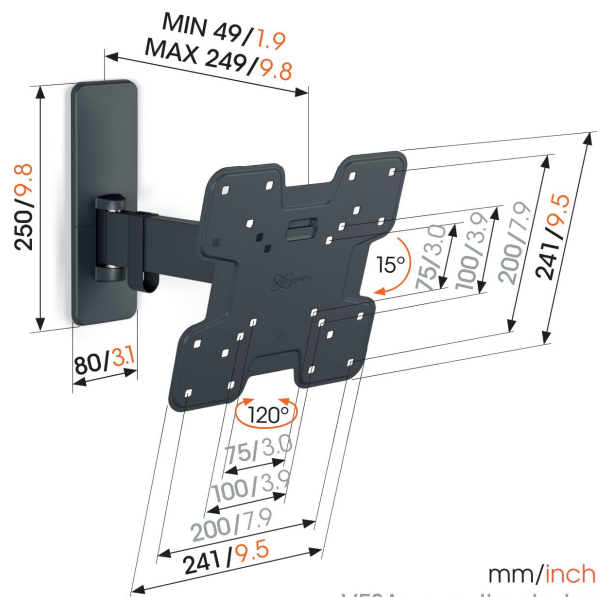

TVM 1225 Full-Motion TV Wall Mount

Key Benefits

- Smoothly turn your TV up to 120°
- Secure tilting up to 15°
- Easy to level, even after installation
- Cable strap included
- Free spirit level included

Full-motion TV wall mount for TVs from 19 to 43 inches

With this QUICK Full-Motion TV wall mount, you can enjoy your TV to the max. You can turn the wall mount up to 120° and tilt it up to 15°. Installation is extremely easy and done in no time. You can mount your TV firmly and safely on the wall in less than 30 minutes. The TV wall mount is suitable for TVs from 19 to 43 inches and weighing up to 15 kg.

TVM 1225 Full-Motion TV Wall Mount

Specifications

Article number (SKU)	1812250
Colour	Black
EAN single box	8712285347504
Product size	S
Height	241
Width	241
TÜV certified	Yes
Tilt	Tilt up to 15°
Turn	Up to 120°
Guarantee	5 years
Min. screen size (inch)	19
Max. screen size (inch)	43
Max. weight load (kg)	15
Max. bolt size	M8
Max. height of interface (mm)	241
Max. width of interface (mm)	241
Cable management	Cable strap
Max. distance to the wall (mm)	249
Max. horizontal hole pattern (mm)	200
Max. vertical hole pattern (mm)	200
Min. distance to the wall (mm)	49
Min. horizontal hole pattern (mm)	75
Min. vertical hole pattern (mm)	75
Number of pivot points	2
Spirit level included	Yes
Universal or fixed hole pattern	Fixed