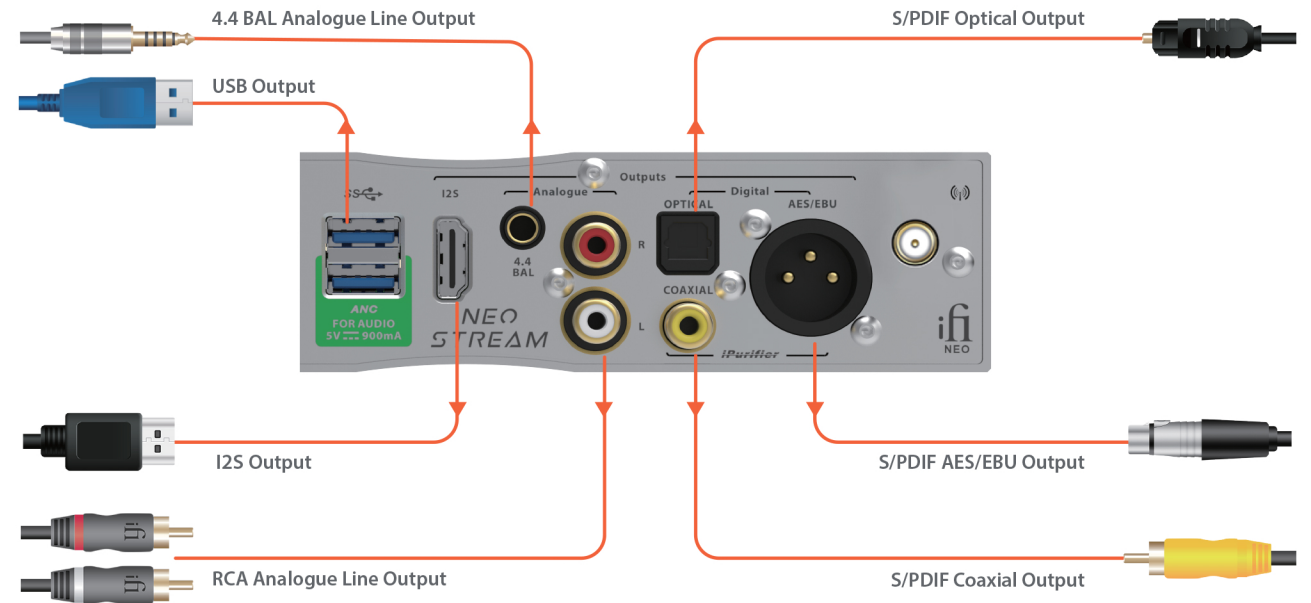

NEO STREAM

Quick Start Guide

1 Power

2 Input

Scan QR code for Set-Up Guide videos

3 Output

Before using NEO Stream, review the NEO Stream User Manual at <https://ifi-audio.com/product-guides/>