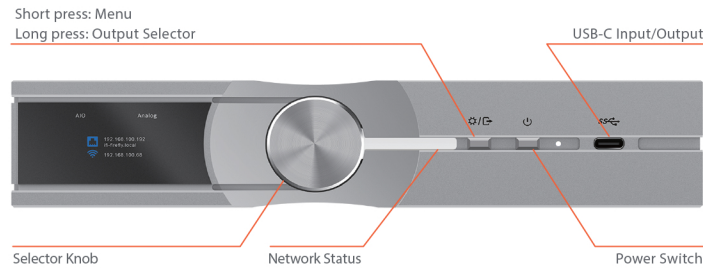

NEO STREAM

Quick Start Guide

1 Power

2 Input

Scan QR code for Set-Up Guide videos

3 Output

Before using NEO Stream, review the NEO Stream User Manual at <https://ifi-audio.com/product-guides/>