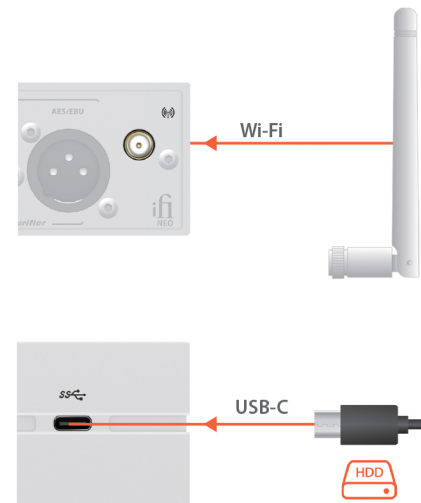

NEO STREAM

Quick Start Guide

1 Power

2 Input

Scan QR code for Set-Up Guide videos

3 Output

Before using NEO Stream, review the NEO Stream User Manual at <https://ifi-audio.com/product-guides/>