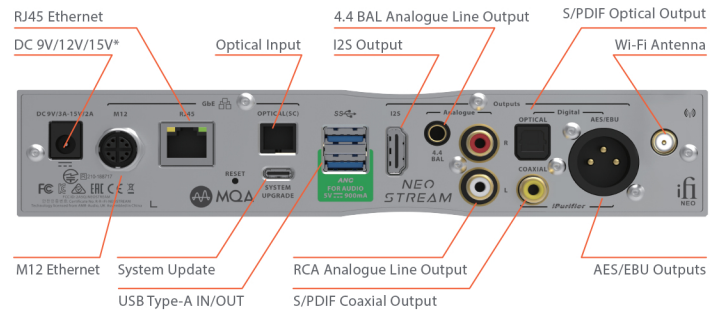

NEO STREAM

Quick Start Guide

1 Power

2 Input

Scan QR code for Set-Up Guide videos

3 Output

Before using NEO Stream, review the NEO Stream User Manual at <https://ifi-audio.com/product-guides/>