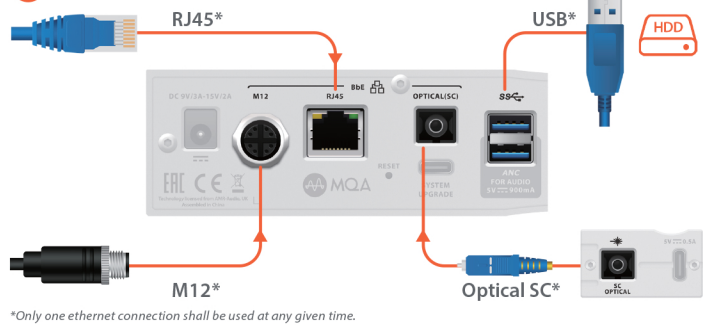

NEO STREAM

Quick Start Guide

1 Power

2 Input

Scan QR code for Set-Up Guide videos

3 Output

Before using NEO Stream, review the NEO Stream User Manual at <https://ifi-audio.com/product-guides/>