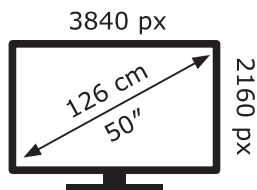

LG Electronics

50NANO756PA

79 kWh/1000h

ABCDEF**G**

102 kWh/1000h

2019/2013