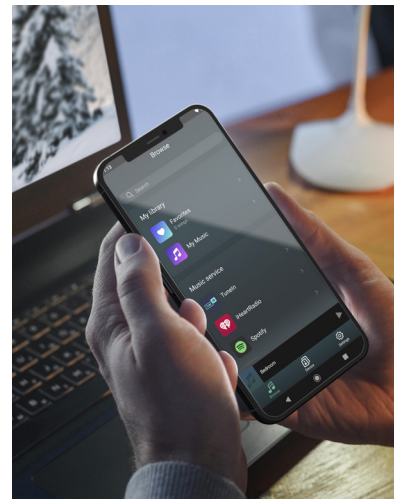

Application Elipson Multiroom

WM Multiroom offers its free Elipson Multiroom mobile app for iOS and Android to easily control all your Elipson devices connected to your network.

Multiple audio sources

The WM Multiroom is compatible with many streaming services and web radios, such as Spotify, Tidal, Qobuz, Deezer, Amazon Music or TuneIn. You can enjoy your favorite music services and stream them wirelessly to your audio system. And if you want to connect other audio devices to your WM Multiroom, it has an auxiliary input.

AIRPLAY 2

VOICE ASSISTANT

MULTIROOM

ELIPSON MULTIROOM APP

AUDIO SOURCES

SPOTIFY CONNECT & TIDAL CONNECT

With the WM Multiroom you can stream your music directly from the Spotify Connect and Tidal Connect streaming services, without using the Elipson Multiroom application.