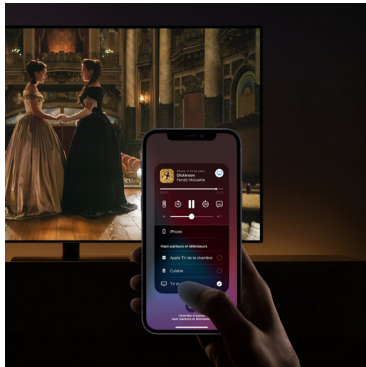

AIRPLAY 2

VOICE ASSISTANT

MULTIROOM

ELIPSON MULTIROOM APP

AUDIO SOURCES

SPOTIFY CONNECT & TIDAL CONNECT

With the WM Multiroom you can stream your music directly from the Spotify Connect and Tidal Connect streaming services, without using the Elipson Multiroom application.