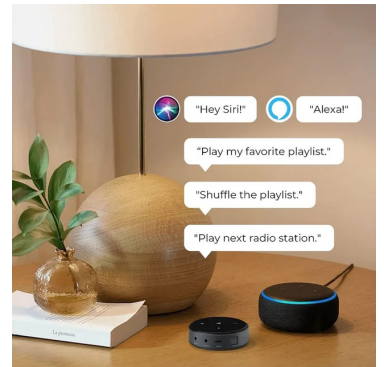

Works with your voice assistant

The WM Multiroom is compatible with Amazon Alexa and Apple Siri voice assistants. This means you can easily control your network player via your voice assistant.

Multiroom

The WM Multiroom's built-in multiroom feature allows you to stream your music throughout your home in 3 different modes. If you use an Apple product, you can use Airplay 2 to set up your multiroom system. If you are using an Amazon product, you can use AVS Multiroom technology. Finally, WM Multiroom also provides an application to easily control your multiroom installation from your smartphone.

Application Elipson Multiroom

WM Multiroom offers its free Elipson Multiroom mobile app for iOS and Android to easily control all your Elipson devices connected to your network.

Multiple audio sources

The WM Multiroom is compatible with many streaming services and web radios, such as Spotify, Tidal, Qobuz, Deezer, Amazon Music or TuneIn. You can enjoy your favorite music services and stream them wirelessly to your audio system. And if you want to connect other audio devices to your WM Multiroom, it has an auxiliary input.

AIRPLAY 2

VOICE ASSISTANT

MULTIROOM

ELIPSON MULTIROOM APP

AUDIO SOURCES

SPOTIFY CONNECT & TIDAL CONNECT

With the WM Multiroom you can stream your music directly from the Spotify Connect and Tidal Connect streaming services, without using the Elipson Multiroom application.