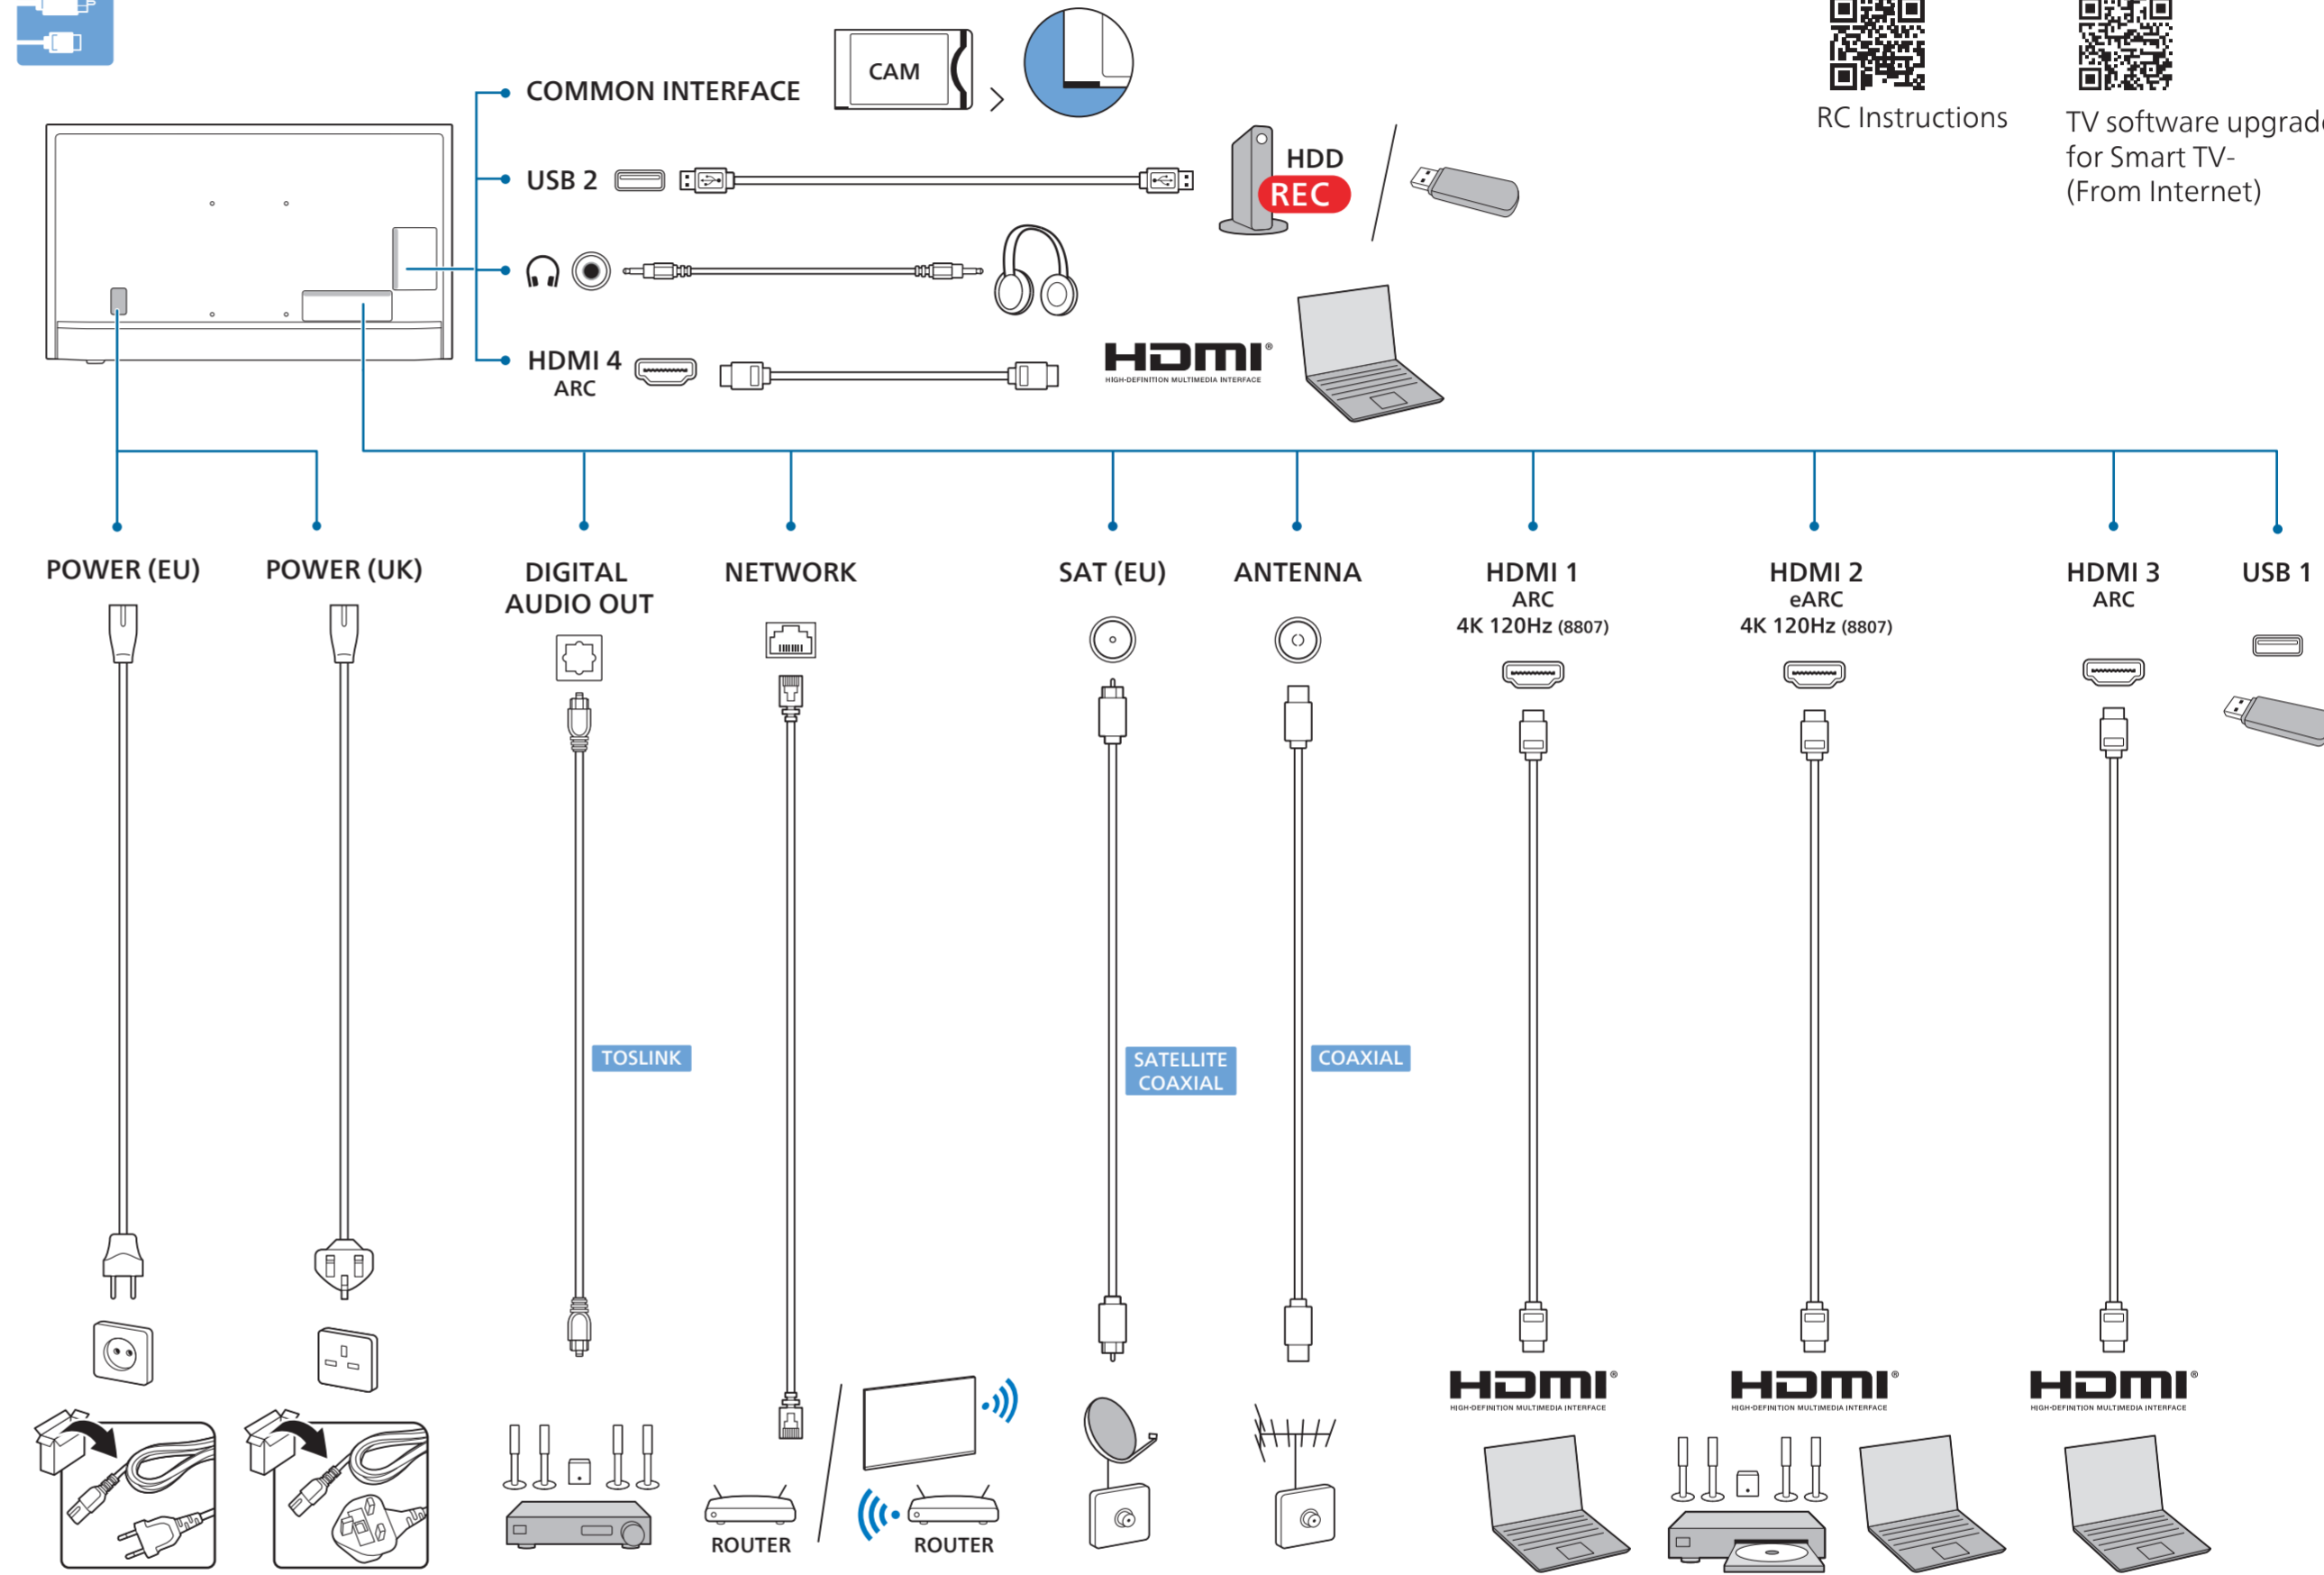

Polski Zapoznaj się z instrukcjami bezpieczeństwa.
Português Leia as instruções de segurança.
Română Citiți instrucțiunile de siguranță.
Русский Читайте инструкции по технике безопасности.
Srpski Pročitajte bezbednosna uputstva.
Slovenščina Preberite varnostna navodila.
Slovenský Prečítajte si bezpečnostní pokyny.
Suomi Lue turvaohjeet.

Svenska Läs säkerhetsinstruktionerna.
ไทย โปรดอ่านคำแนะนำด้านความปลอดภัย.
Türkçe Güvenlik talimatlarını okuyun.
Українська Читайте інструкції з техніки безпеки.
العربية قراءة تعليمات السلامة.
עברית קרא את הוראות הביטוח.

Register your product and get support at www.philips.com/TVsupport

RC Instructions

TV software upgrade for Smart TV- (From Internet)