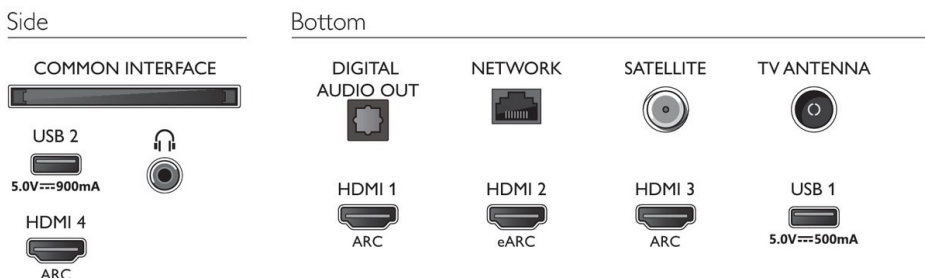

Multimedia Applications

- Video Playback Formats: Containers: AVI, MKV, H264/MPEG-4 AVC, MPEG-1, MPEG-2, MPEG-4, VP9, HEVC (H.265), AV1
- Subtitles Formats Support: .SRT, .SUB, .TXT, .SMI, .ASS, .SSA
- Music Playback Formats: AAC, MP3, WAV, WMA (v2 up to v9.2), WMA-PRO (v9 and v10), FLAC
- Picture Playback Formats: JPEG, BMP, GIF, PNG, 360 photo, HEIF

Design

- Colours of TV: Light silver bezel
- Stand design: Light silver V sticks

Dimensions

- Box dimensions (W x H x D): 1240.0 x 785.0 x 150.0 mm
- Set dimensions (W x H x D): 1115.6 x 644.7 x 80.6 mm
- Set dimensions with stand (W x H x D): 1115.6 x 715.9 x 269.8 mm
- Stand dimensions (W x H x D): 729.2 x 70.0 x 269.8 mm
- Product weight: 13.3 kg
- Product weight (+stand): 13.6 kg
- Weight incl. Packaging: 17.2 kg
- Stand height to TV bottom edge: 70.0 mm
- Distance between 2 stands: 729.2 mm
- Wall-mount compatible: 200 x 300 mm

Accessories

- Included accessories: Quick start guide, Legal and safety brochure, Power cord, Tabletop stand, Remote Control, 2 x AAA Batteries

EU Energy card

- EPREL registration numbers: 1160072
- Energy class for SDR: F
- On mode power demand for SDR: 65 kWh/1000h
- Energy class for HDR: G
- On mode power demand for HDR: 129 kWh/1000h
- Networked standby mode: <2.0 W
- Off mode power consumption: n.a.
- Panel technology used: LED LCD

Connections

Issue date 2022-09-29

Version: 6.3.1

12 NC: 8670 001 82576
EAN: 87 18863 03403 3

© 2022 Koninklijke Philips N.V.
All Rights reserved.

Specifications are subject to change without notice. Trademarks are the property of Koninklijke Philips N.V. or their respective owners.

www.philips.com

* EPG and actual visibility (up to 8 days) is country- and operator-dependent.

* Android App offerings vary per country. For more details please visit your local Google Play Store.

* Memory size (Flash): 16 G, the actual available disc space may differ (dependant on e.g. (pre-)installed apps, installed operating system, etc.)

* The TV supports DVB reception for 'Free to air' broadcast. Specific DVB operators may not be supported. An up to date list can be found in the FAQ section of the Philips support website. For some operators Conditional Access and subscription are required. Contact your operator for more information.

* Philips TV Remote app and related functionalities vary per TV model, operator and country, as well as smart device model and OS. For more details please visit: www.philips.com/TVRemoteapp.

* USB recording for digital channels only, recordings may be limited by broadcast copy protection (CI+). Country and channel restrictions may apply.

* This television contains lead only in certain parts or components where no technology alternatives exist in accordance with existing exemption clauses under the RoHS Directive.

* Amazon Prime is available in selected languages and countries.

* Google Assistant is available on Philips Android TVs running on Android O (8) or higher OS version. Google Assistant is available in selected languages and countries.

* Netflix subscription required. Subject to terms on <https://www.netflix.com>

* Amazon, Alexa and all related logos are trademarks of Amazon.com, Inc. or its affiliates. Amazon Alexa is available in selected languages and countries.

* Disney+ subscription required. Subject to terms at <https://www.disneyplus.com> (c) 2020 Disney and its related entities. Disney+ is available in selected languages and countries.

* Rakuten TV is available in selected languages and countries.