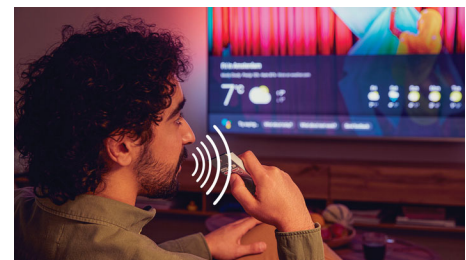

Ready for gaming

Your Philips TV is great for gaming. When you switch on your console, the TV automatically switches to an ultra-low-latency setting, which ensures responsive gameplay and incredibly smooth graphics. HDMI 2.1 and VRR are supported, and Ambilight gaming mode brings the thrill right into the room.

AI voice control

Push a button on the remote to talk to the Google Assistant. Control the TV or Google Assistant-compatible smart home devices with your voice. Or ask Alexa to control the TV via Alexa-enabled devices.