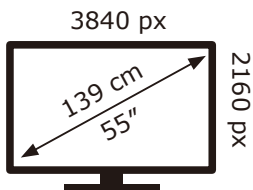

PHILIPS

55PUS8897/12

82 kWh/1000h

ABCDEF**G**
HDR
 138 kWh/1000h

2019/2013

PHILIPS

55PUS8897/12

82 kWh/1000h