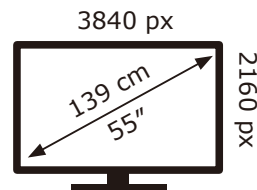

82 kWh/1000h

ABCDEF**G**
HDR
138 kWh/1000h